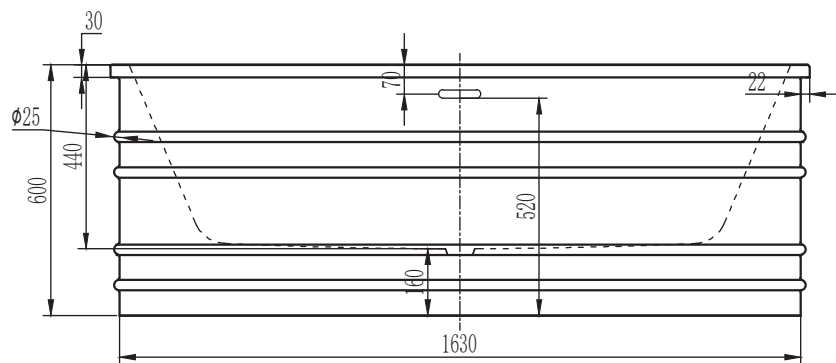

## BUCCIANO BATH

1675x780x600

BelBagno Code

**BB26161**

Color

STONE GREY

**MF**  
MATT FINISH

COMPOSITE  
MARBLE  
ACRYLIC