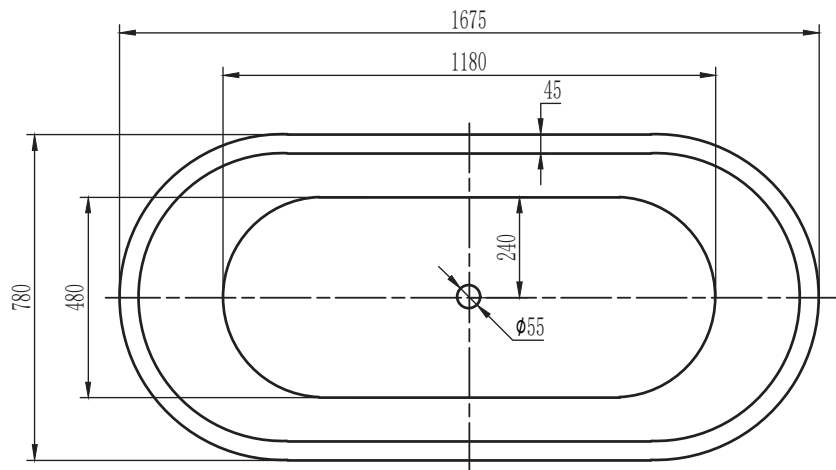

## BUCCIANO BATH

1675x780x600

BelBagno Code

**BB26161**

Color

STONE GREY

**MF**  
MATT FINISH

COMPOSITE  
MARBLE  
ACRYLIC