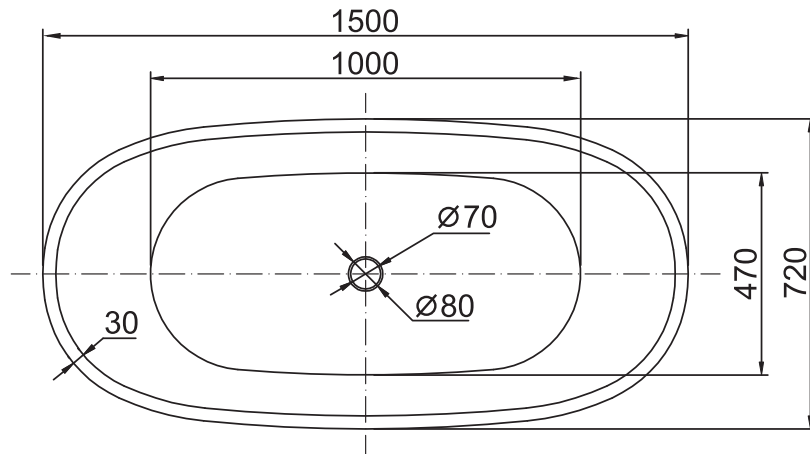

BelBagno
bella bagni e' vita bella

Disegno Italiano
www.belbagno.com.au

ALLY BATH

1500x720x590

BelBagno Code
BB9572

240L
Capacity

44KG
Bath weight

5 YEARS
WARRANTY