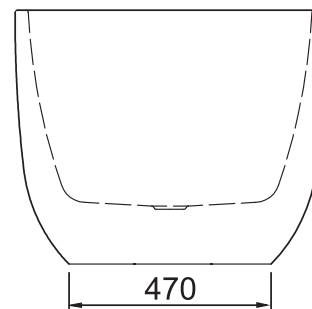

BelBagno
bella bagni e' vita bella

Disegno Italiano
www.belbagno.com.au

ALLY BATH

1500x720x590

BelBagno Code
BB9572

240L
Capacity

44KG
Bath weight

5 YEARS
WARRANTY