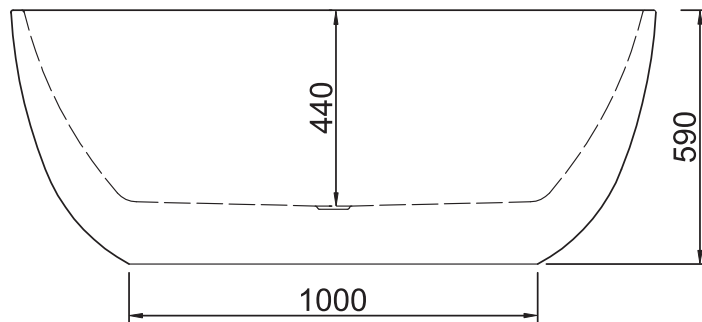

BelBagno
bella bagni e' vita bella

Disegno Italiano
www.belbagno.com.au

ALLY BATH

1500x720x590

BelBagno Code
BB9572

240L
Capacity

44KG
Bath weight

5 YEARS
WARRANTY