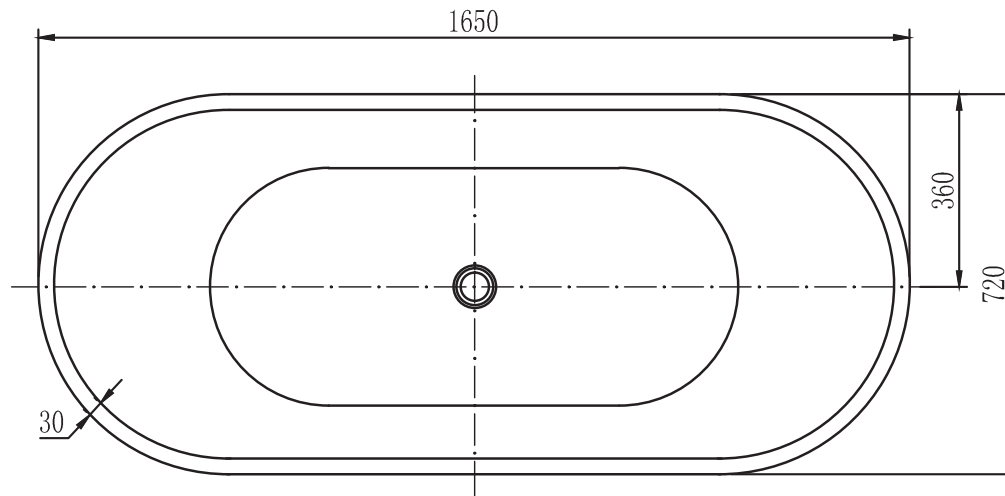

## SAPPHIRE BLACK BATH

1650x720x580

BelBagno Code

BB11672B