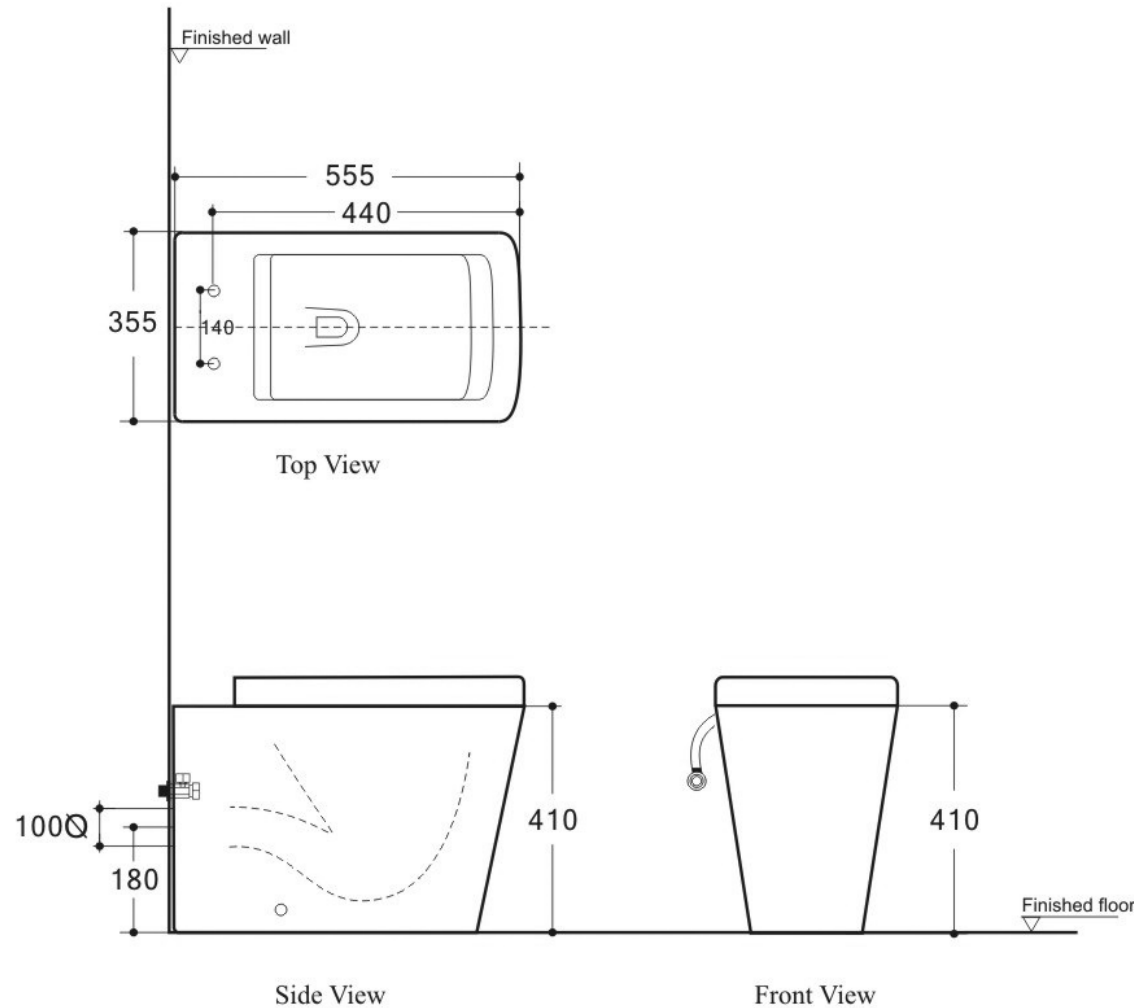

BelBagno
bagno bello e' vita bella

Disegno Italiano
www.belbagno.com.au

WALL FACED PAN

ARDENTE-R

555x355x410

BelBagno Code

BB8360CHR

WATER INLET: Rear Inlet

FLOOR OUTLET: 'S' trap approx 140

WALL OUTLET: 'P' trap 180 up
from floor to middle of outlet

COLOUR: White

SEAT COVER: UF Heavy Duty

SEAT COVER HINGES: Quick-Release

PAN FIXING: Floor screw

PAN TYPE: Rimless

CERAMIC COATING: Nano Glaze