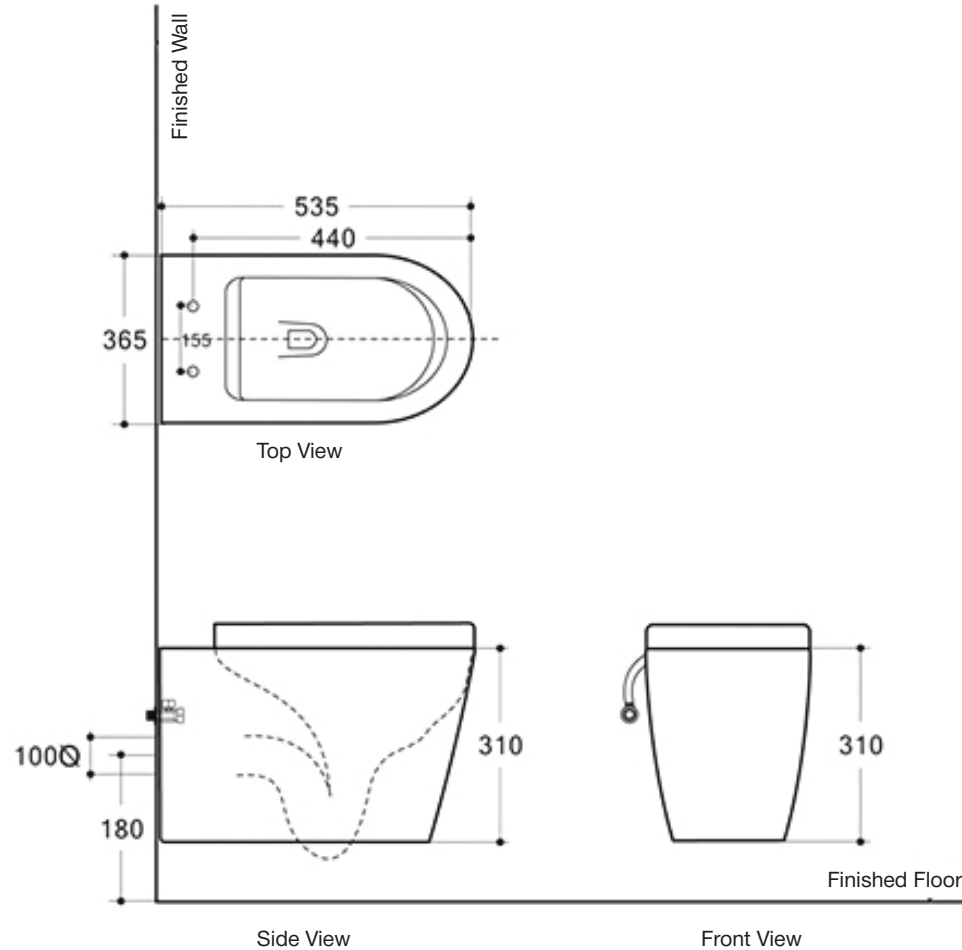

BelBagno
bella bagni e' vita bella

Disegno Italiano
www.belbagno.com.au

WALL HUNG PAN
FLAY-R

535x365x310

BelBagno Code
BB506CH

WATER INLET: LHS/RHS
FLOOR OUTLET: N/A
WALL OUTLET: 'P' trap 180up
from the floor to middle of outlet
COLOUR: White
SEAT COVER: UF Heavy Duty
SEAT COVER HINGES: Quick-Release
PAN FIXING: Wall-hung screw
PAN TYPE: Rimless
CERAMIC COATING: Nano Glaze