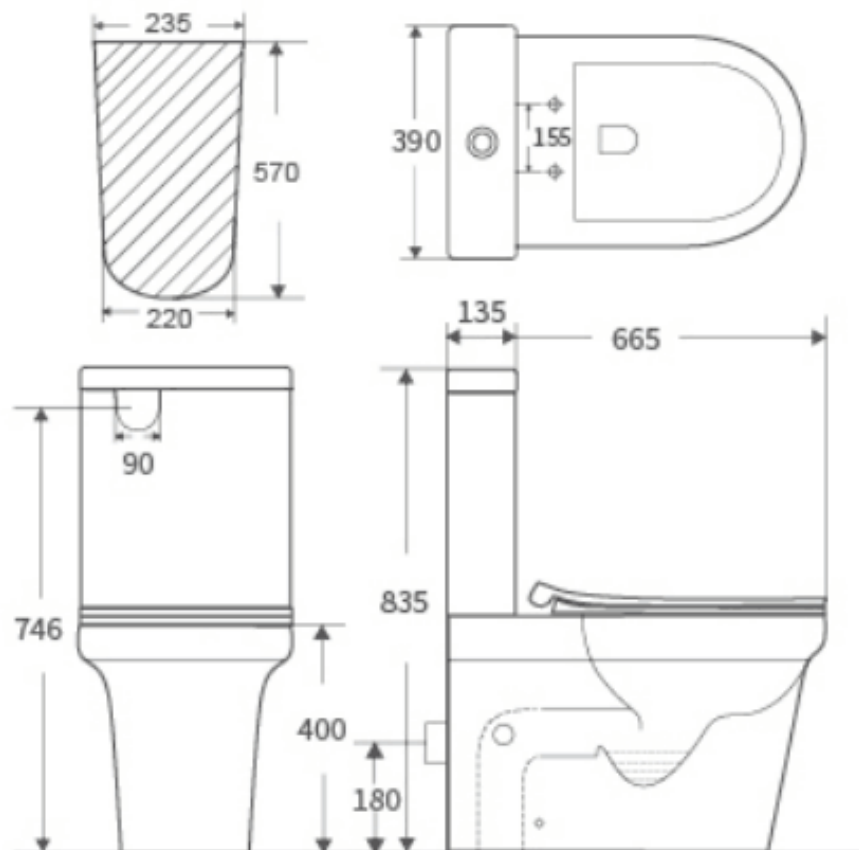

**BelBagno**  
bella bagni e' vita bella

Disegno Italiano  
www.belbagno.com.au

TOILET SUITE

**VELLA**

**665x390x835**

**BelBagno Code**

**BB829CP**

**WATER INLET:** LHS/RHS pan

**FLOOR OUTLET:** 'S' trap 140-150

**WALL OUTLET:** 'P' trap 180 up from floor to middle of outlet

**MECHANISM TYPE:** Geberit TM 4.5/3L

**COLOUR:** White

**SEAT COVER:** UF Heavy Duty

**SEAT COVER HINGES:** Quick-Release