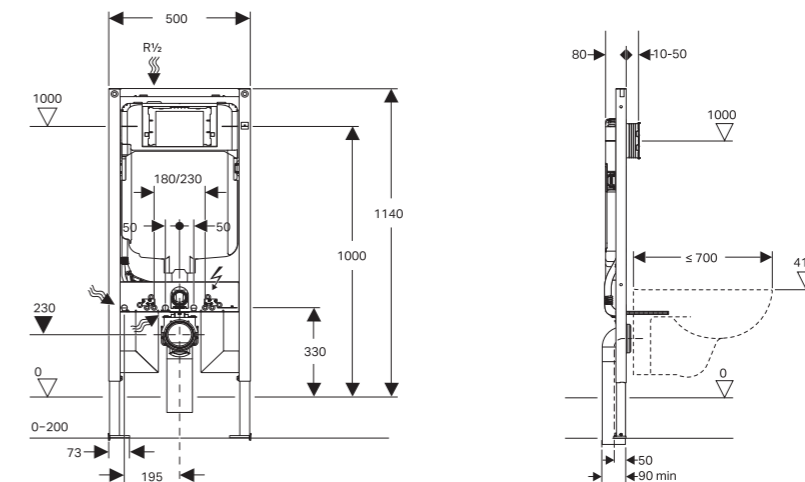

Range:
109.794.00.1 (6/3L)
109.795.00.1 (4.5/3L)

Specifications:
Installation type: In-wall, stud or brick 90mm
WELS rating: 3 Star (6/3L) or 4 Star (4.5/3L)
Pan type: BTW S or P Trap
Operating Pressure: 10-500Kpa
Material: High Density Impact Resistant Blow Molded Tank
Load rating: 400kg
Button options: Sigma 20/ Sigma 21/ Sigma 30/
Sigma 50/ Sigma 60

Price:
$ 737.00