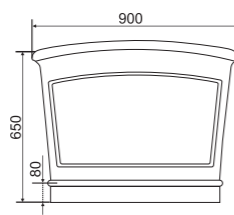

RITZ

Range:
Ritz BB32 White

Specifications:
Free standing bath with overflow and pop up waste.
1676 x 900 x 650/750
Weight: 70kg
Capacity: 316L of Champagne

Bath finishes:

Matt White

Pop up waste colour options: