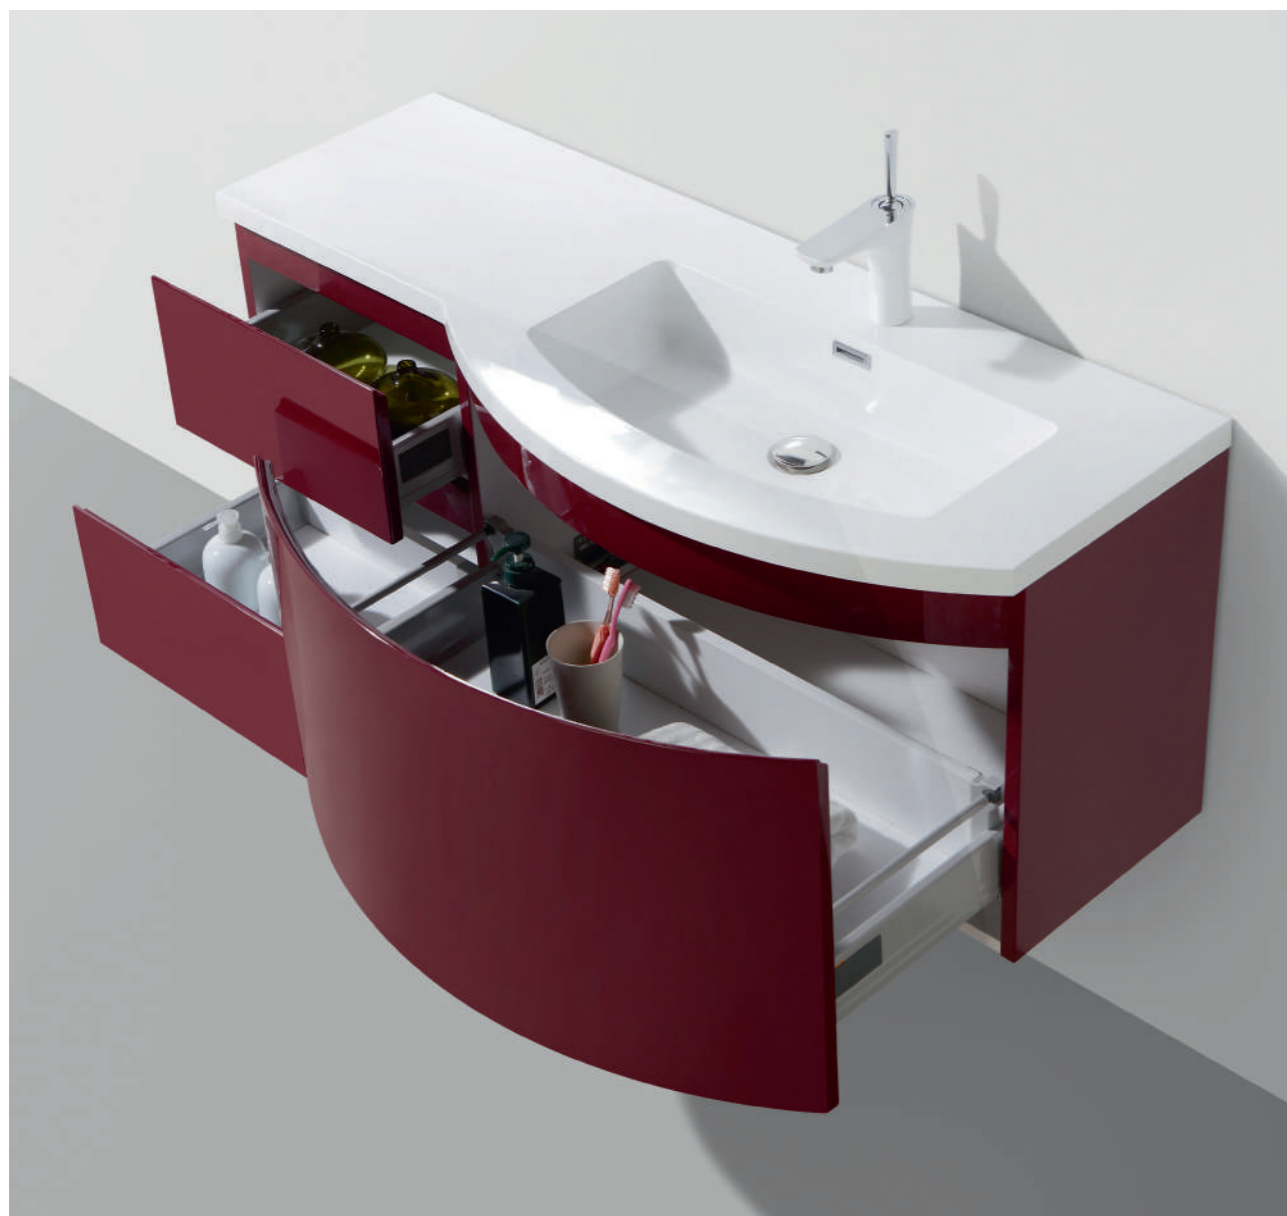

Price:
\$ 1535.00

Showcasing Prospero vanity in Burgundy

PROSPERO

Range:
 Pros-1200-L-BU (left)
 Pros-1200-L-GW (left)
 Pros-1200-R-BU (Right)

Description:
 Sophisticated design of the wall hung vanity with gorgeous large drawers and solid surface basin.
 Dimensions: 1200 x 480 x 450