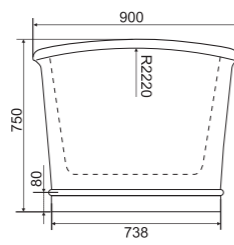

RITZ

Range:
Ritz BB32 Grey

Specifications:
Free standing bath with overflow and pop up waste.
1676 x 900 x 650/750
Weight: 70kg
Capacity: 316L of Champagne

Bath finishes:

Matt Grey

Pop up waste colour options:

Chrome

Included

Material:

Solid Surface

Price:

$ 4195.00