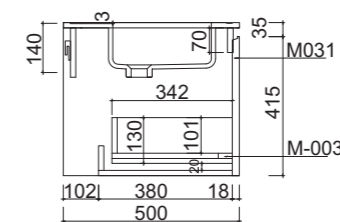

Features Solid Surface White Basin with Cool Grey Satin pedestal. Steel Mounting Brackets - screwed through the floor for added stability.

Size and Dimensions Bowl Capacity: 16 ltr
Width: 500 mm
Height: 800 mm
Plug & Waste Size: 32 mm x 40 mm
Weight: 37 kg

Features Solid Surface White pedestal with translucent resin stone basin. Steel Mounting Brackets - screwed through the floor for added stability.

Size and Dimensions Bowl Capacity: 16 ltr
Width: 400 mm
Height: 860 mm
Plug & Waste Size: 32 mm x 40 mm
Weight: 36 kg

Features Solid Surface White Basin with wooden finish Pedestal. Steel Mounting Brackets screwed through the floor for added stability.

Size and Dimensions Bowl Capacity: 14 ltr
Width: 380 mm
Height: 850 mm
Plug & Waste Size: 32 mm x 40 mm
Weight: 15 kg

\$ 2125.00

Featuring Rimini 1200 in Potter's Clay

RIMINI

Range:
Rimini-1000

Description:
Wall hung vanity with 2 drawers
and solid surface basin
Dimensions: 990 x 495 x 450
Available in 600mm, 800mm, 1000mm,
1200mm, 1400mm and 1500mm