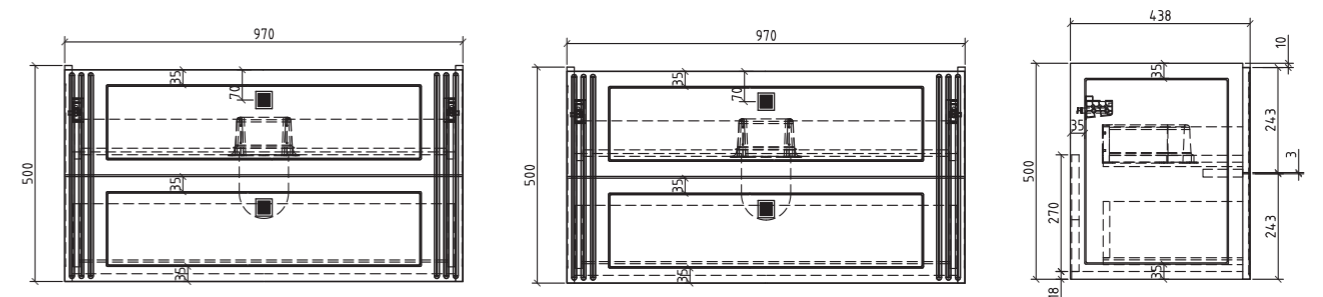

ATRIA DE LUXE II

Range:
ATR-1000-DRAW-GB
ATR-1000-DRAW-GW

Description:
Popular with interior designers and high end homes, made in Europe wall hung or floor standing vanity with two Blum soft close drawers and ceramic top.
Dimensions: 1000 x 440 x 500

Vanity finishes:

Gloss White

Gloss Black

Basin finishes:

Semi Gloss White

Ceramic

Specification

- Easyfix installation system
- Full extension Blum soft close drawers.
- Made in Turkey ceramic vanity top in gloss with integrated basin and overflow
- Center bowl configuration
- One tap hole option
- Stylish square metal handles. Made in Italy
- White cabinet features matt white interior, black features matching black interior

Pop up waste colour options:

Chrome	Matt White	Brushed Gun Metal	Matt Black	Brushed Brass	Brushed Nickel
Included	$149.00	$149.00	$149.00	$149.00	$149.00

Price:
$ 2780.00