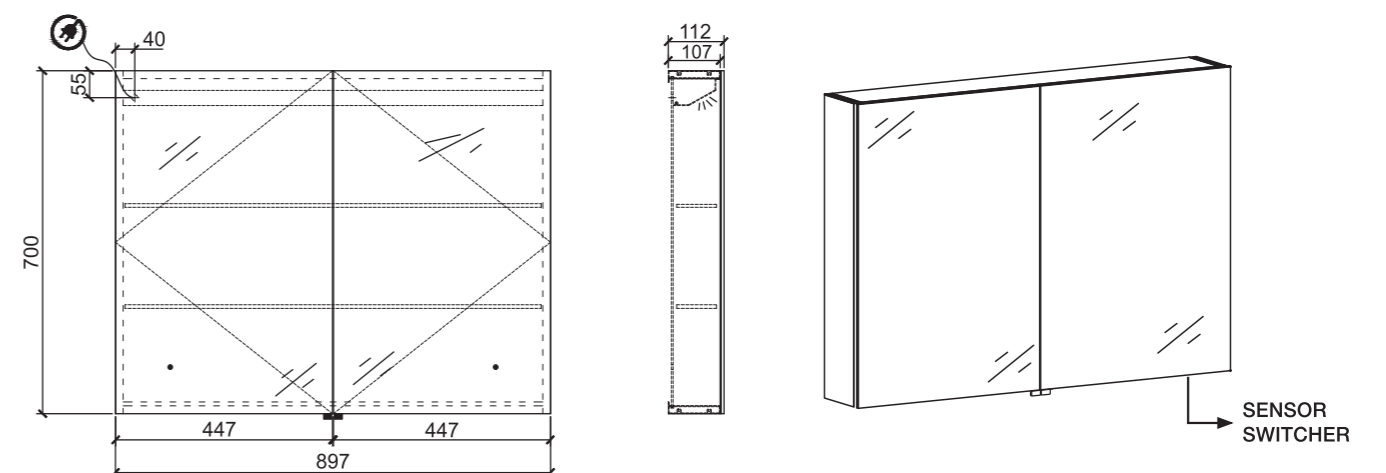

SMART SHAVING CABINET

Range:
SPC-2-900-II

Specifications:

- Made of Anodized Aluminum
- Built-in power point, touch-free sensor switcher (RHS) and LED lights
- Overall dimensions: 900 x 125 x 700
- Includes 2 adjustable glass shelves
- Soft Close swing easy to adjust hinges
- Doors feature frameless double sided mirrors
- IP44 Rating, SAA approved
- Lights: 2 x Internal and 2 x External LED lights with touch free sensor, 220-240V, 50/60Hz
- Cooper free glass
- must be installed no less than 30cm from RHS wall to operate underneath lights

Material:
Exterior finish: Satin Anodized Aluminum
Interior finish: Satin Anodized Aluminum

Price:
$ 995.00