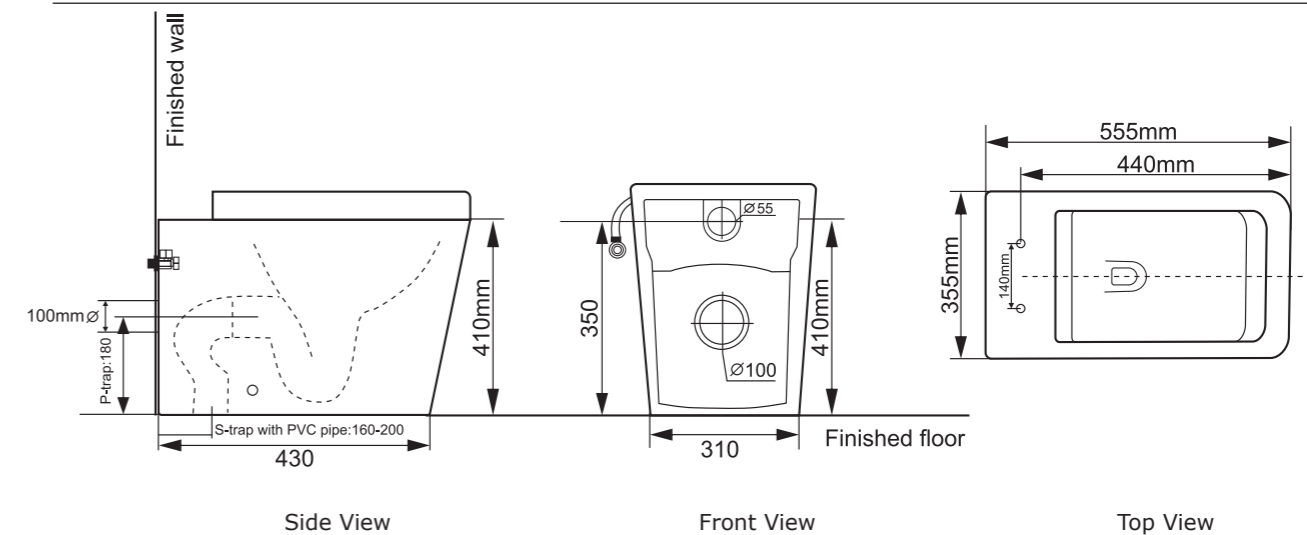

Features:

SOFT CLOSE original TAKE OFF original

Dimension:
555 x 355 x 410

Price:
$ 695.00