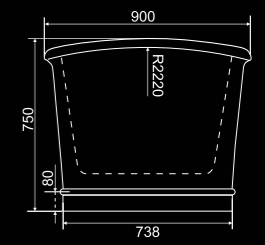

Price:

$ 3695.00