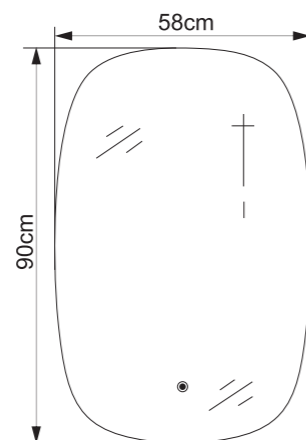

Q-LINE

Range:
SPC-QLINE-LED

1. **Specifications:**
   Gorgeous oval shape Q-Line Led mirror with touch sensor and demister.
2. Overall dimensions: 580 x 25 x 900
   - IP44 Rating, SAA approved
   - Lights: Touch sensor, 220-240V, 50/60Hz
   - Features Demister
   - Cooper free glass

Price:
$ 985.00