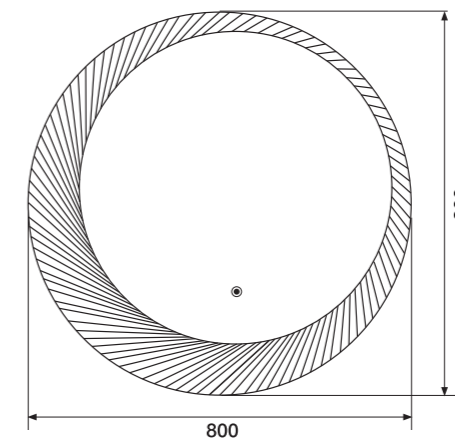

BUCCIANO LED MIRROR

Range:
SPC-800-BUCCIANO-LED

Specifications:
Sophisticated round LED mirror with delicate yet geometric trim, demister and touch sensor operated

- Overall dimensions: 800 x 25 x 800
- IP44 Rating, SAA approved
- Lights: Touch sensor, 220-240V, 50/60Hz
- Cooper free glass
- Demister

Price:
$ 925.00