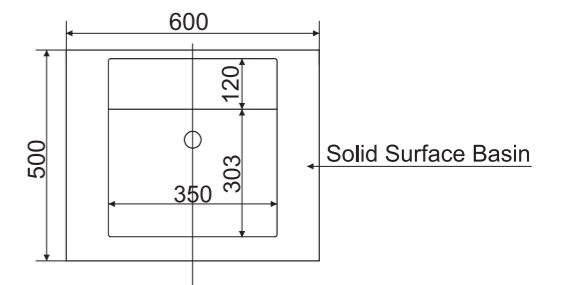

Range:
Rimini-600

Description:
Wall hung vanity with 2 drawers and solid surface basin
Dimensions: 590 x 495 x 450
Available in 600mm, 800mm, 1000mm, 1200mm, 1400mm and 1500mm

Vanity finishes:

Rain Forest

Potter's Clay

Specification

- Premium Soft Close runners
- Full extension drawer runners
- Thin Cultured marble basin, no tap hole configuration
- Requires 32 mm waste with overflow
- Smart inner drawer

Basin finishes:

Matt White

Solid Surface

Pop up waste colour options:

Solid surface

Included

Chrome

$149.00

Matt White

$149.00

Brushed Gun Metal

$149.00

Matt Black

$149.00

Brushed Brass (PVD)

$149.00

Brushed Nickel

$149.00

Price:

$ 1755.00