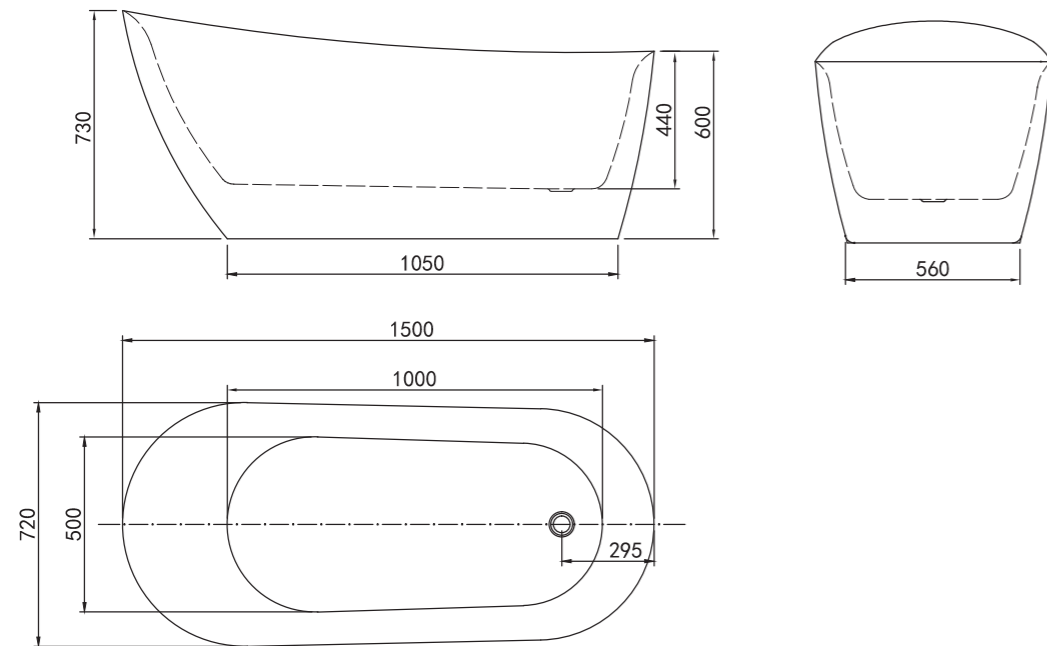

ROMANO

Range:
Romano BB15-1500

Specifications:
Free standing bath with chrome pop up waste included.
1500 x 720 x 710
Weight: 46kg
Capacity: 274L

Bath finishes:

Semi Gloss White

Pop up waste colour options:

Chrome Included	Matt White $149.00	Brushed Gun Metal $149.00
Matt Black $149.00	Brushed Brass $149.00	Brushed Nickel $149.00

Material:
Cast Acrylic (PMMA)

Price:
$ 2095.00