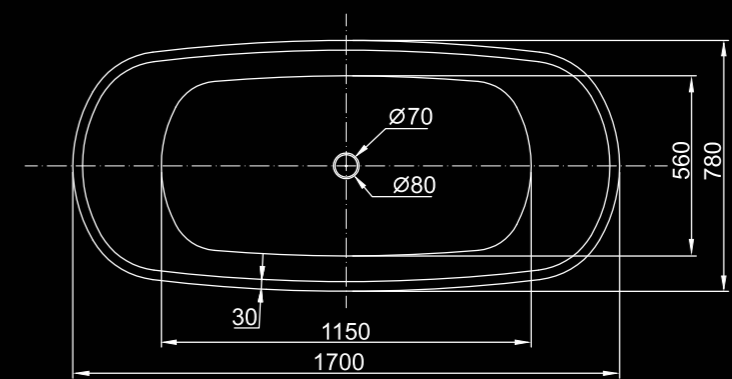

Pop up waste colour options:

Chrome Included	Matt White $149.00	Brushed Gun Metal $149.00
Matt Black $149.00	Brushed Brass $149.00	Brushed Nickel $149.00

Material:
Cast Acrylic (PMMA)

Price:
$ 2595.00