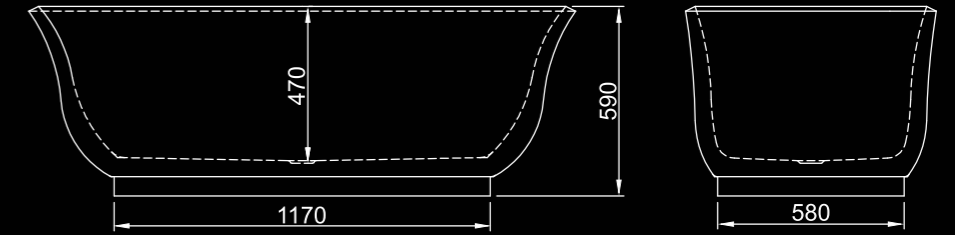

Pop up waste colour options:

Chrome Included	Matt White $149.00	Brushed Gun Metal $149.00
Matt Black $149.00	Brushed Brass $149.00	Brushed Nickel $149.00

Material:
Cast Acrylic (PMMA)

Price:
$ 2595.00