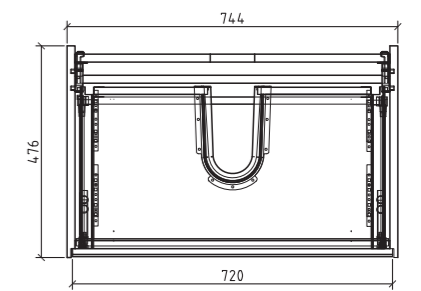

Price:

\$ 1315.00

PRADO

Range:
PRD-900W-GW
PRD-900W-MO

Description:
European design wall hung vanity with 1 external and 1 inner soft close premium drawers and solid surface basin.
Dimensions: 900 x 480 x 450
Available in 750mm, 900mm and 1200mm