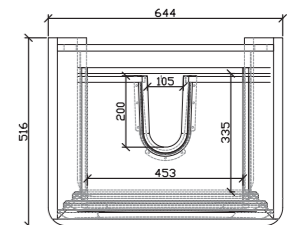

Price:
\$ 1295.00

PIRAMID

Range:
PIR-800-WO

Description:
Popular human body shape inspired floor standing vanity with two soft close drawers and solid surface top. Dimensions: 800 x 520 x 800 Available in 650mm and 800mm