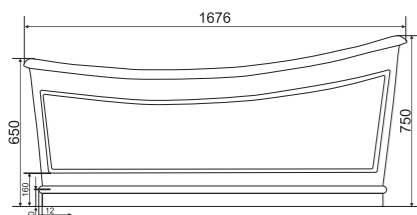

RITZ

Range:
Ritz BB32 White

Specifications:
Free standing bath with overflow and pop up waste.
1676 x 900 x 650/750
Weight: 70kg
Capacity: 316L of Champagne

Bath finishes:

Matt White

Pop up waste colour options: