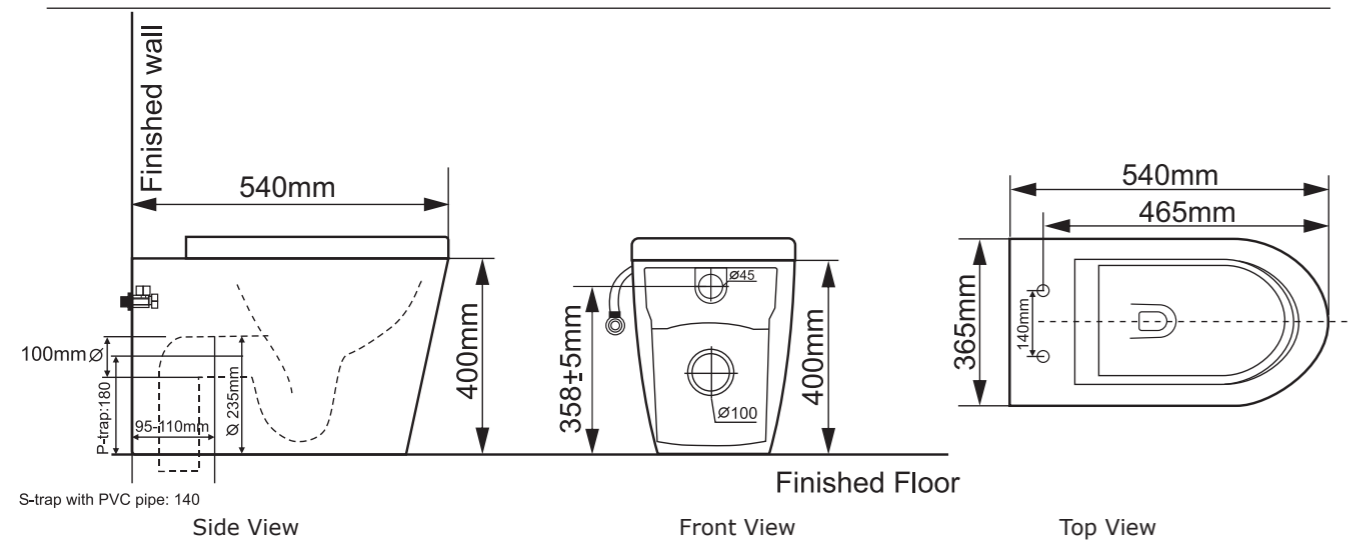

Dimension:

540 x 365 x 400

Price:

\$ 695.00

Wall Hung Pans

VELLA

Range:
BB829CH

Specifications: