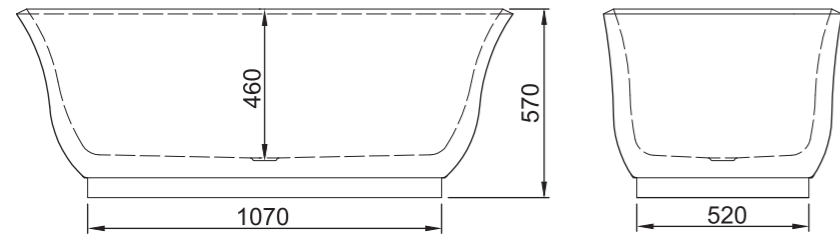

BADEN

Range:
Baden BB2572

Specifications:
Free standing bath with chrome pop up waste included.
1500 x 720 x 560
Weight: 44kg
Capacity: 276L

Bath finishes:

Semi Gloss White

Pop up waste colour options:

Chrome Included	Matt White $149.00	Brushed Gun Metal $149.00
Matt Black $149.00	Brushed Brass $149.00	Brushed Nickel $149.00

Material:
Cast Acrylic (PMMA)

Price:
$ 2420.00