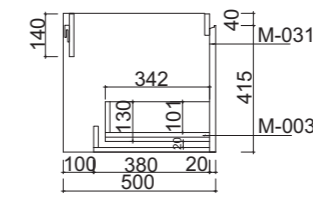

Price:

$ 3580.00