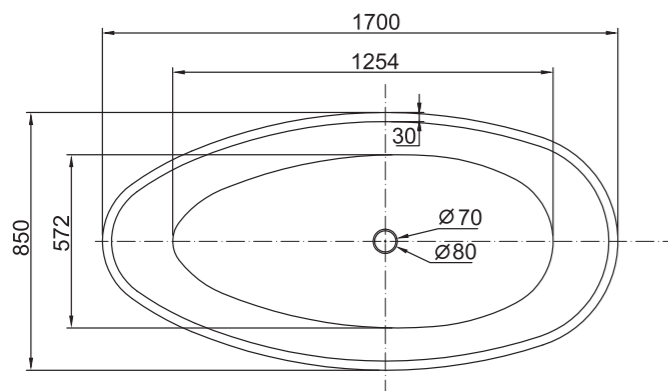

Price:
\$ 2395.00

Featuring Romano bathtub

On this page:
Romano bathtub
Ancona 600 in White Oak

ROMANO

Range:
Romano BB15-1500

Specifications:
Free standing bath with chrome pop up waste included.
1500 x 720 x 710
Weight: 46kg
Capacity: 274L