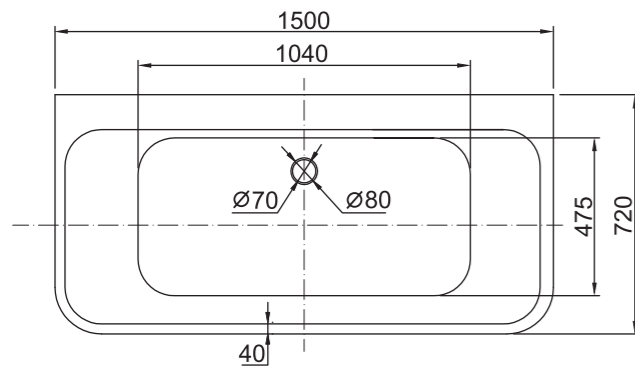

ALTO

Range:
Alto BB52-1500

Specifications:
Free standing bath with chrome pop up waste included.
1500x720x560
Weight: 46kg
Capacity: 280L

Bath finishes:

Semi Gloss White

Pop up waste colour options:

Chrome Included	Matt White $149.00	Brushed Gun Metal $149.00
Matt Black $149.00	Brushed Brass $149.00	Brushed Nickel $149.00

Material:
Cast Acrylic (PMMA)

Price:
$ 1985.00