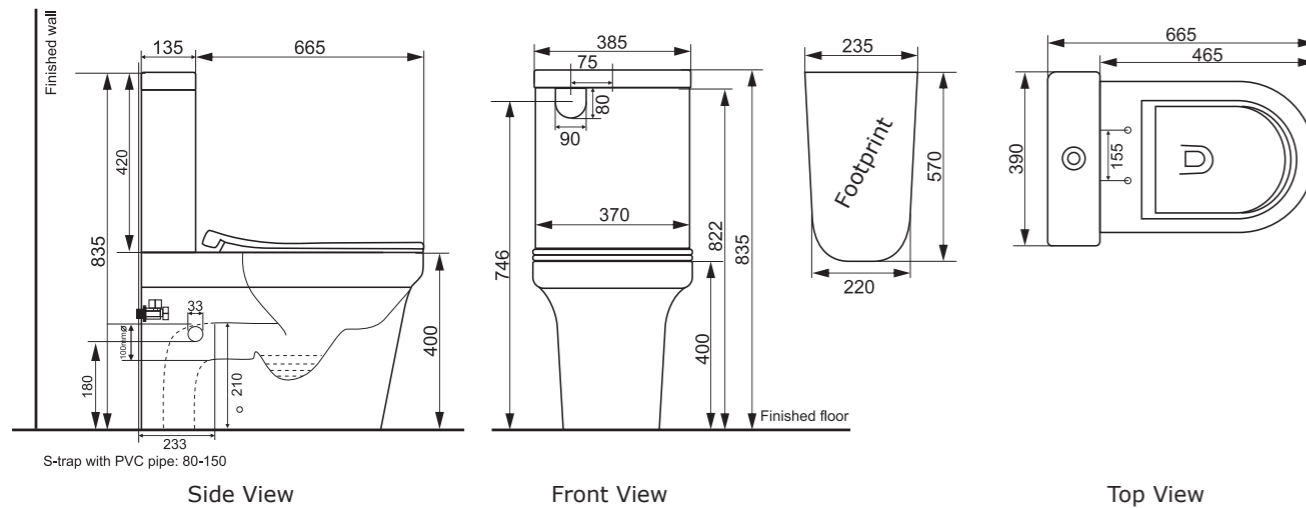

VELLA

Range:
BB829CP

Specifications:
European design toilet suite with Geberit internals and German made soft close seat.

- Geberit Internals
- Thermosetting resin German toilet seat
- Soft close seat with quick release system
- Universal trap for S or P-trap installation
- Back and Bottom water inlet
- Rimless design
- Nano Glaze surface

Features:

SOFT CLOSE original TAKE OFF original GEBERIT

Dimension:
665 x 390 x 835

Price:
$ 900.00

ALEXANDER-R

Range:
BB0152-R-TS

Specifications:
European design toilet suite with Geberit internals and German made soft close seat.

- Geberit Internals
- Thermosetting resin German toilet seat
- Soft close seat with quick release system
- Universal trap for S or P-trap installation
- Back and Bottom water inlet
- Rimless design
- Nano Glaze surface

Features:

SOFT CLOSE original TAKE OFF original GEBERIT

Dimension:
650 x 390 x 830

Price:
$ 770.00