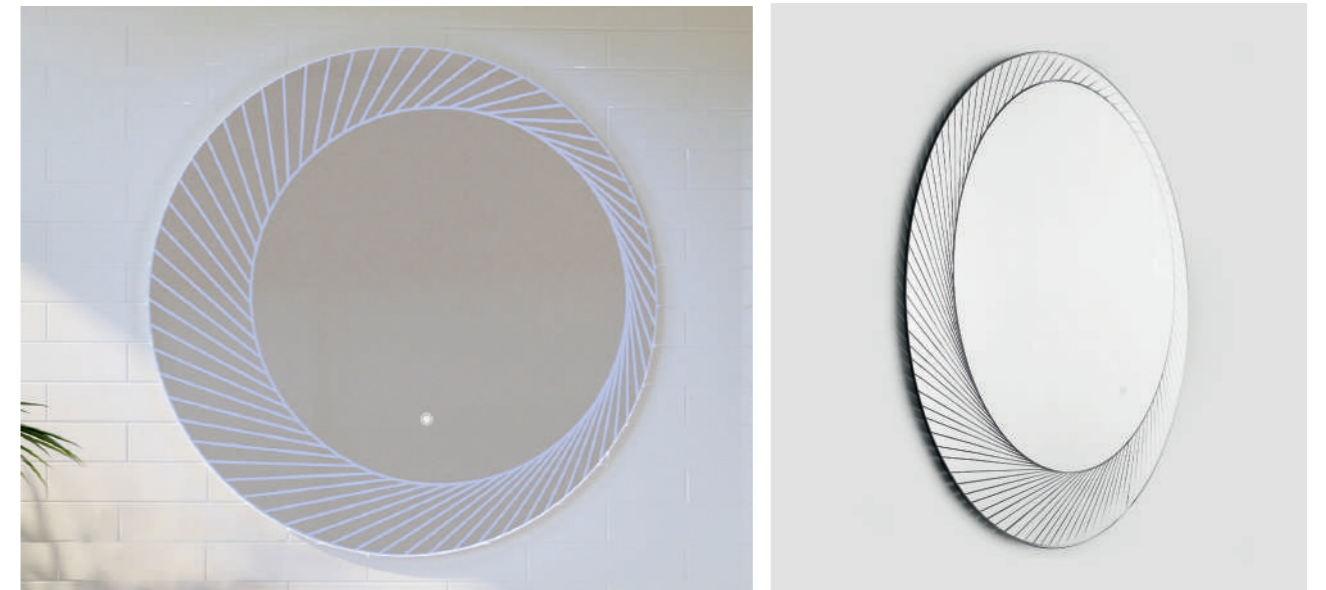

BUCCIANO LED MIRROR

Range:
SPC-800-BUCCIANO-LED

Specifications:
Sophisticated round LED mirror with delicate yet geometric trim, demister and touch sensor operated

- Overall dimensions: 800 x 25 x 800
- IP44 Rating, SAA approved
- Lights: Touch sensor, 220-240V, 50/60Hz
- Cooper free glass
- Demister

Price:
$ 925.00