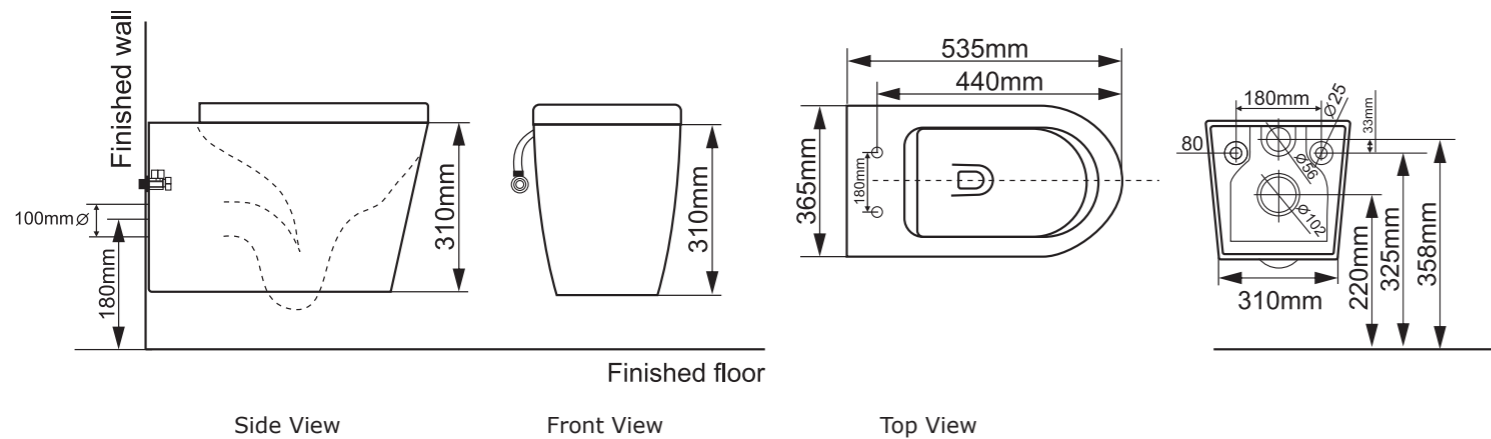

Features:

SOFT CLOSE original TAKE OFF original

Dimension:

540 x 360 x 310

Price:

\$ 695.00

GEBERIT SIGMA8 FOR BACK TO WALL PANS

Range:
109.794.00.1 (6/3L)
109.795.00.1 (4.5/3L)