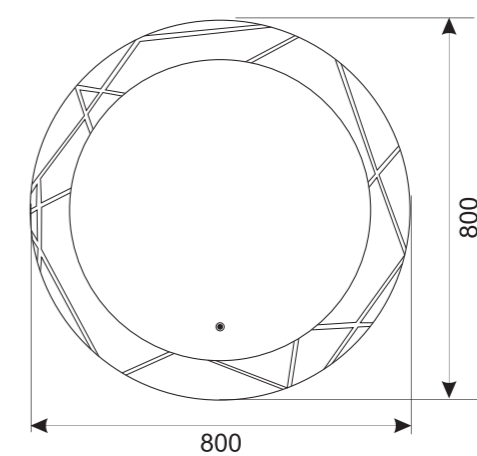

SOHO LED MIRROR

Range:
SPC-800-SOHO-LED

Specifications:
Round LED mirror with delicate yet geometric trim, demister and touch sensor operated

- Overall dimensions: 800 x 25 x 800
- IP44 Rating, SAA approved
- Lights: Touch sensor, 220-240V, 50/60Hz
- Demister

Price:
$ 825.00