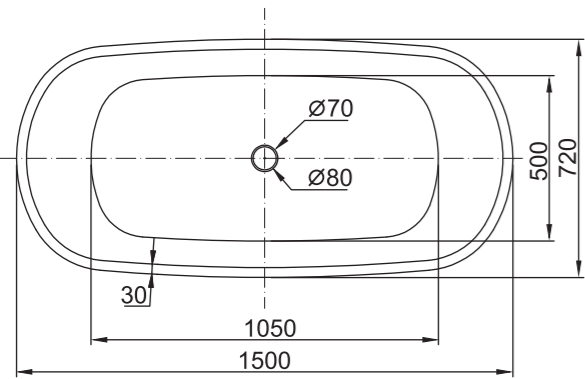

BADEN

Range:
Baden BB2572

Specifications:
Free standing bath with chrome pop up waste included.
1500 x 720 x 560
Weight: 44kg
Capacity: 276L

Bath finishes:

Semi Gloss White

Pop up waste colour options:

Chrome Included	Matt White $149.00	Brushed Gun Metal $149.00
Matt Black $149.00	Brushed Brass $149.00	Brushed Nickel $149.00

Material:
Cast Acrylic (PMMA)

Price:
$ 2420.00