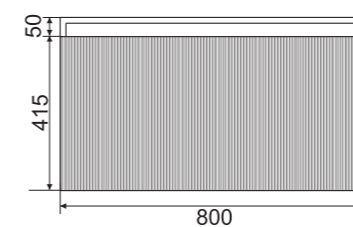

\$ 2125.00

Featuring Rimini 1200 in Potter's Clay

RIMINI

Range:
Rimini-1000

Description:
Wall hung vanity with 2 drawers
and solid surface basin
Dimensions: 990 x 495 x 450
Available in 600mm, 800mm, 1000mm,
1200mm, 1400mm and 1500mm