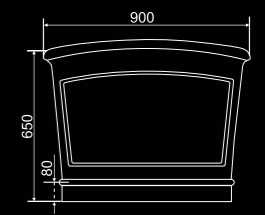

Price:

$ 3695.00