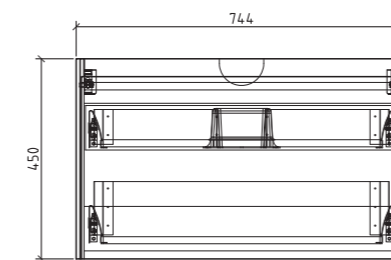

Price:

\$ 1315.00

PRADO

Range:
PRD-900W-GW
PRD-900W-MO

Description:
European design wall hung vanity with 1 external and 1 inner soft close premium drawers and solid surface basin.
Dimensions: 900 x 480 x 450
Available in 750mm, 900mm and 1200mm