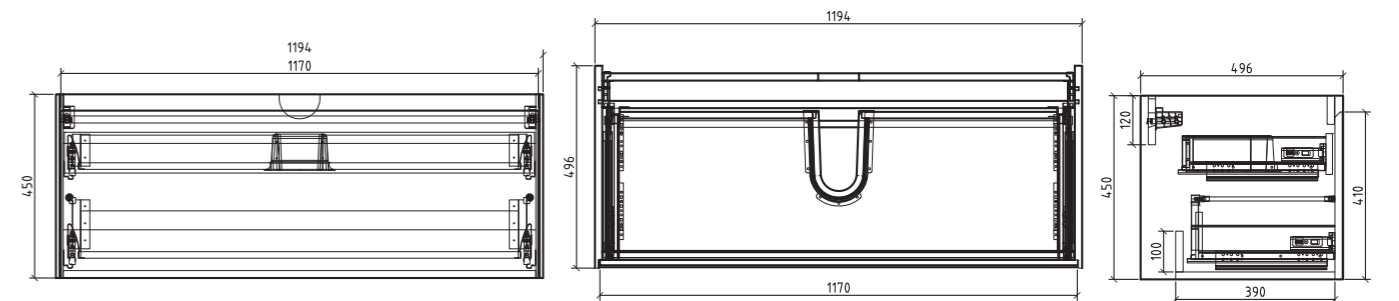

Pop up waste colour options:

Chrome	Matt White	Brushed Gun Metal	Matt Black	Brushed Brass	Brushed Nickel
Included	$149.00	$149.00	$149.00	$149.00	$149.00

Price:
$ 2085.00