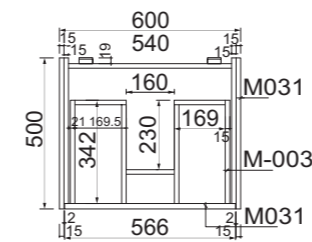

Range:
Rimini-600

Description:
Wall hung vanity with 2 drawers and solid surface basin
Dimensions: 590 x 495 x 450
Available in 600mm, 800mm, 1000mm, 1200mm, 1400mm and 1500mm

Vanity finishes:

Rain Forest

Potter's Clay

Specification

- Premium Soft Close runners
- Full extension drawer runners
- Thin Cultured marble basin, no tap hole configuration
- Requires 32 mm waste with overflow
- Smart inner drawer

Basin finishes:

Matt White

Solid Surface

Pop up waste colour options:

Solid surface

Included

Chrome

$149.00

Matt White

$149.00

Brushed Gun Metal

$149.00

Matt Black

$149.00

Brushed Brass (PVD)

$149.00

Brushed Nickel

$149.00

Price:

$ 1755.00