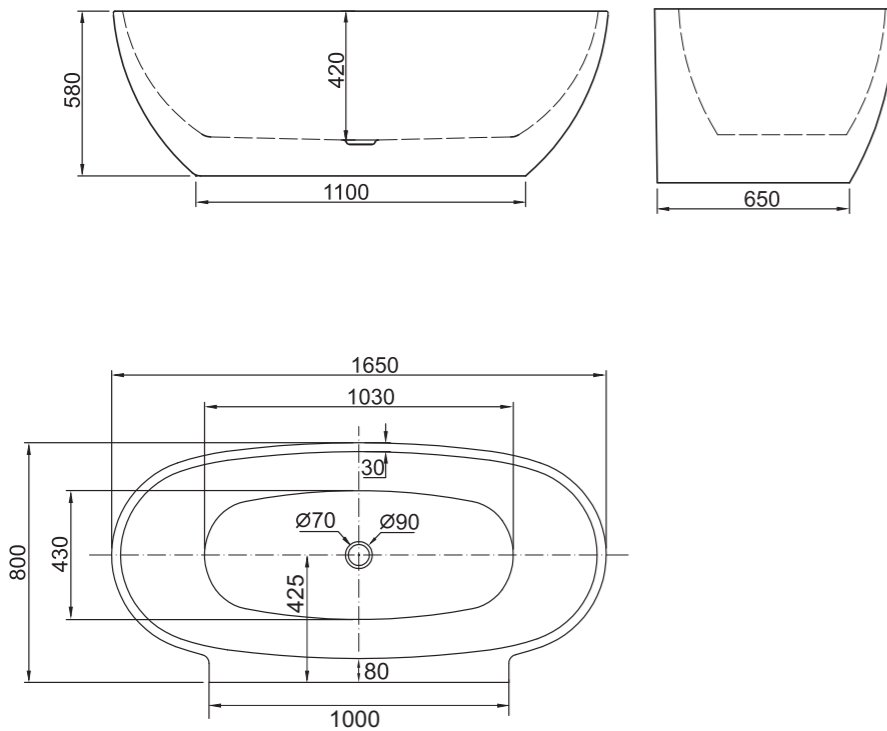

PALERMO

Range:
Palermo BB1618

Specifications:
Free standing bath with chrome pop up waste included.
1650 x 800 x 580
Weight: 44kg
Capacity: 250L

Bath finishes:

Semi Gloss White

Pop up waste colour options:

Chrome Included	Matt White $149.00	Brushed Gun Metal $149.00
Matt Black $149.00	Brushed Brass $149.00	Brushed Nickel $149.00

Material:
Cast Acrylic (PMMA)

Price:
$ 2095.00