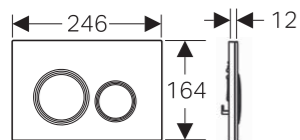

SIGMA 21

Range:
115.884.JM.1

Plate finishes:

115.884.JM.1

Mustang slate, chrome trim
$399.00

115.884.SI.1

White glass, chrome trim
$332.00

115.884.SJ.1

Black glass, chrome trim
$332.00

115.884.TG.1

Sand, chrome trim
$332.00

115.884.00.1

Matt black, chrome trim
$449.00