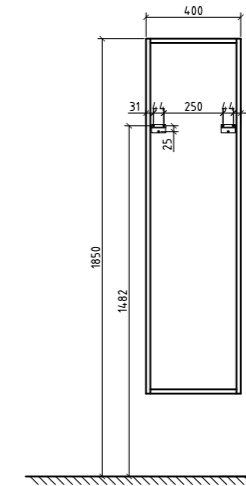

Price:

$ 975.00