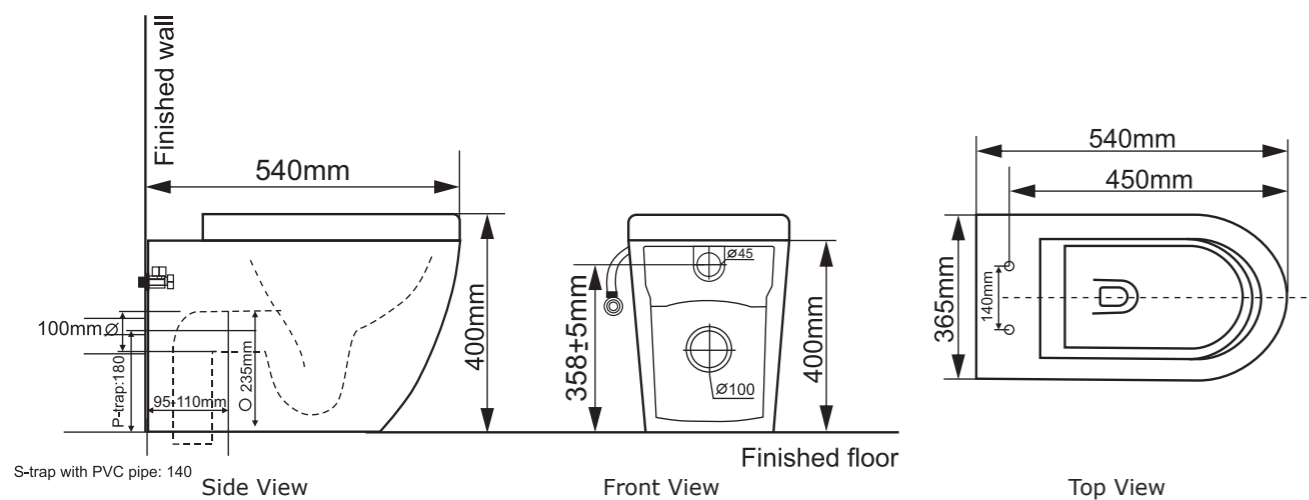

ALEXANDER-R

Range:
BB0252-R-BTW

1. **Specifications:**
   European design toilet pan with German made soft close seat.
2. Thermosetting resin German toilet seat
   - Soft close seat with quick release system
   - Universal trap for S or P-trap installation
   - European compact design
   - Nano Glaze surface

Features:

SOFT CLOSE original TAKE OFF original

Dimension:
540 x 365 x 400

Price:
$ 695.00