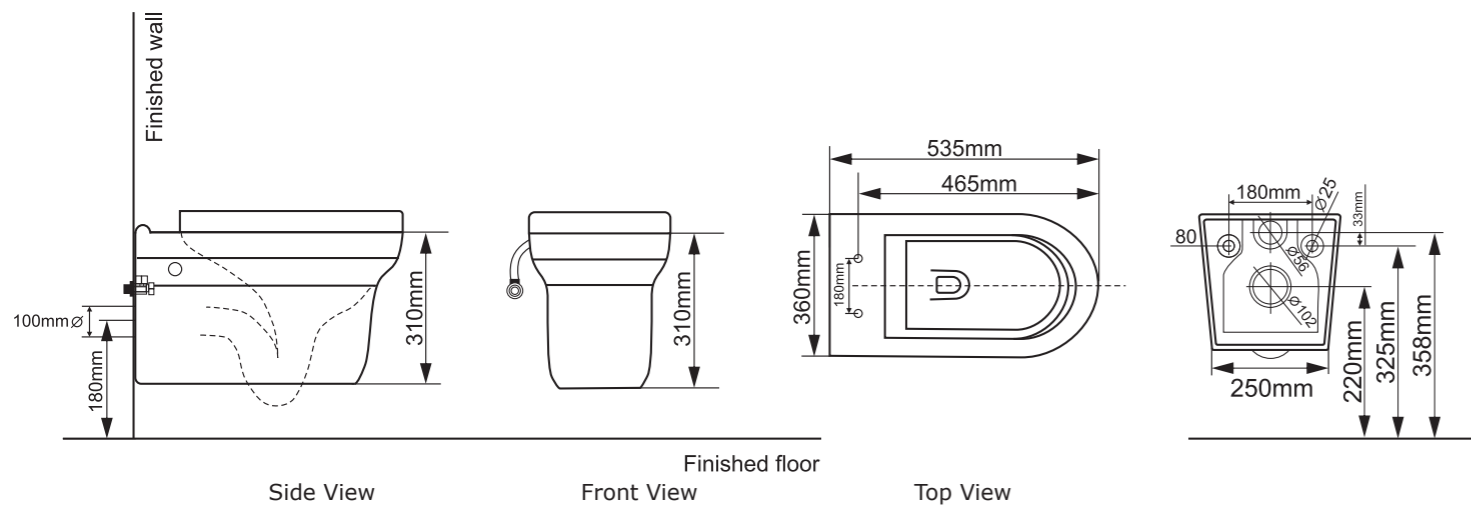

Features:

SOFT CLOSE original TAKE OFF original

Dimension:

550 x 360 x 310

Price:

\$ 660.00

FLAY-R

Range:
BB506CH