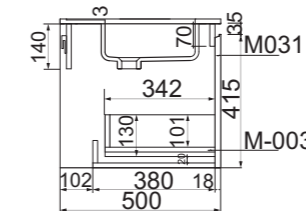

Range:
Rimini-600

Description:
Wall hung vanity with 2 drawers and solid surface basin
Dimensions: 590 x 495 x 450
Available in 600mm, 800mm, 1000mm, 1200mm, 1400mm and 1500mm

Vanity finishes:

Rain Forest

Potter's Clay

Specification

- Premium Soft Close runners
- Full extension drawer runners
- Thin Cultured marble basin, no tap hole configuration
- Requires 32 mm waste with overflow
- Smart inner drawer

Basin finishes:

Matt White

Solid Surface

Pop up waste colour options:

Solid surface

Included

Chrome

$149.00

Matt White

$149.00

Brushed Gun Metal

$149.00

Matt Black

$149.00

Brushed Brass (PVD)

$149.00

Brushed Nickel

$149.00

Price:

$ 1755.00