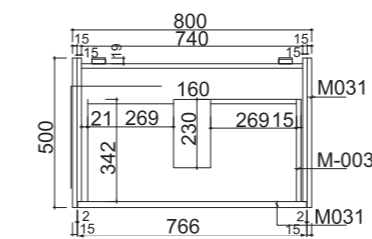

\$ 2125.00

Featuring Rimini 1200 in Potter's Clay

RIMINI

Range:
Rimini-1000

Description:
Wall hung vanity with 2 drawers
and solid surface basin
Dimensions: 990 x 495 x 450
Available in 600mm, 800mm, 1000mm,
1200mm, 1400mm and 1500mm