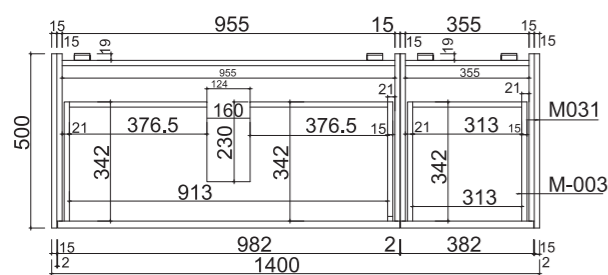

RIMINI

Range:
Rimini-1400

Description:
Wall hung vanity with 2 drawers
and solid surface basin
Dimensions: 1390 x 495 x 450
Available in 600mm, 800mm, 1000mm,
1200mm, 1400mm and 1500mm

Vanity finishes:

Rain Forest

Potter's Clay

Specification

- Premium Soft Close runners
- Full extension drawer runners
- Thin Cultured marble basin,
  no tap hole configuration
- Requires 32 mm waste with overflow
- Smart inner drawer

Basin finishes:

Matt White

Solid Surface

Pop up waste colour options:

Solid surface

Included

Chrome

$149.00

Matt White

$149.00

Brushed Gun Metal

$149.00

Matt Black

$149.00

Brushed Brass (PVD)

$149.00

Brushed Nickel

$149.00

Price:

$ 3170.00