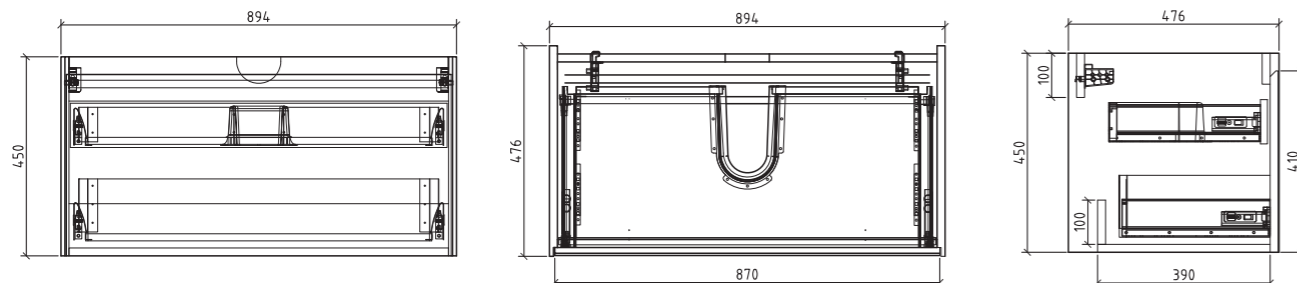

PRADO

Range:
PRD-1200W-GW
PRD-1200W-MO

Description:
European design wall hung vanity with 1 external and 1 inner soft close premium drawers and solid surface basin.
Dimensions: 1200 x 480 x 450
Available in 750mm, 900mm and 1200mm