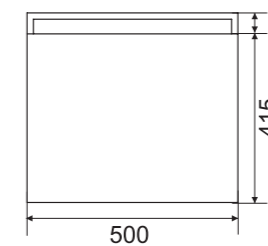

Range:
Rimini-600

Description:
Wall hung vanity with 2 drawers and solid surface basin
Dimensions: 590 x 495 x 450
Available in 600mm, 800mm, 1000mm, 1200mm, 1400mm and 1500mm

Vanity finishes:

Rain Forest

Potter's Clay

Specification

- Premium Soft Close runners
- Full extension drawer runners
- Thin Cultured marble basin, no tap hole configuration
- Requires 32 mm waste with overflow
- Smart inner drawer

Basin finishes:

Matt White

Solid Surface

Pop up waste colour options:

Solid surface

Included

Chrome

$149.00

Matt White

$149.00

Brushed Gun Metal

$149.00

Matt Black

$149.00

Brushed Brass (PVD)

$149.00

Brushed Nickel

$149.00

Price:

$ 1755.00