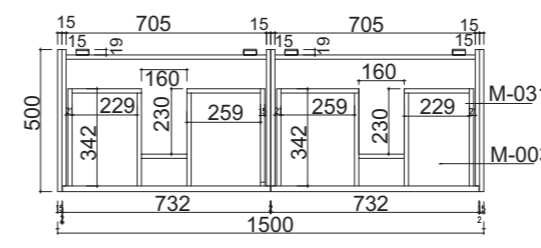

Price:

$ 3580.00