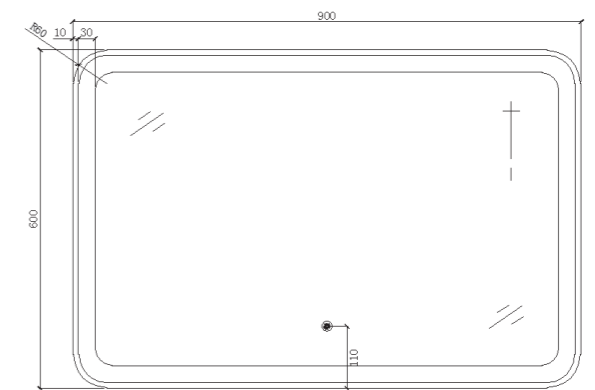

LED MIRROR

Range:
SPC-600-700-LED

Specifications:

- Overall dimensions: 600 x 25 x 700
- IP44 Rating, SAA approved
- Lights: Touch sensor, 220-240V, 50/60Hz

Price:
$ 645.00

Range:
SPC-900-600-LED

Specifications:

- Overall dimensions: 900 x 25 x 600
- IP44 Rating, SAA approved
- Lights: Touch sensor, 220-240V, 50/60Hz

Price:
$ 750.00