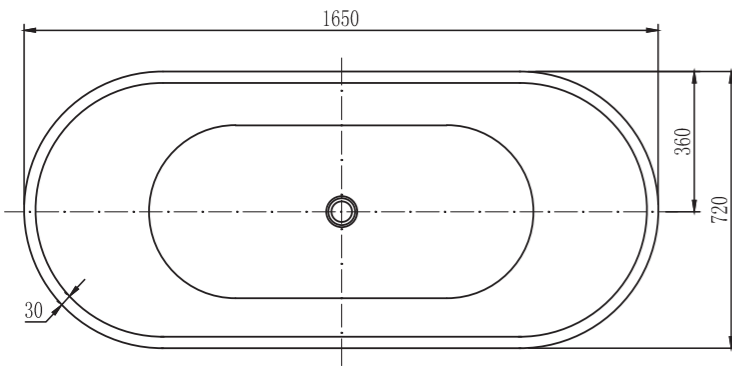

SAPPHIRE BLACK

Range:
Sapphire Black
BB11672B

Specifications:
Free standing bath with chrome pop up waste included.
1650 x 720 x 580
Weight: 50kg
Capacity: 280L

Bath finishes:

Semi Gloss Black

Pop up waste colour options:

Chrome

Included

Matt White

$149.00

Brushed Gun Metal

$149.00

Matt Black

$149.00

Brushed Brass

$149.00

Brushed Nickel

$149.00

Material:
Cast Acrylic (PMMA)

Price:
$ 2195.00