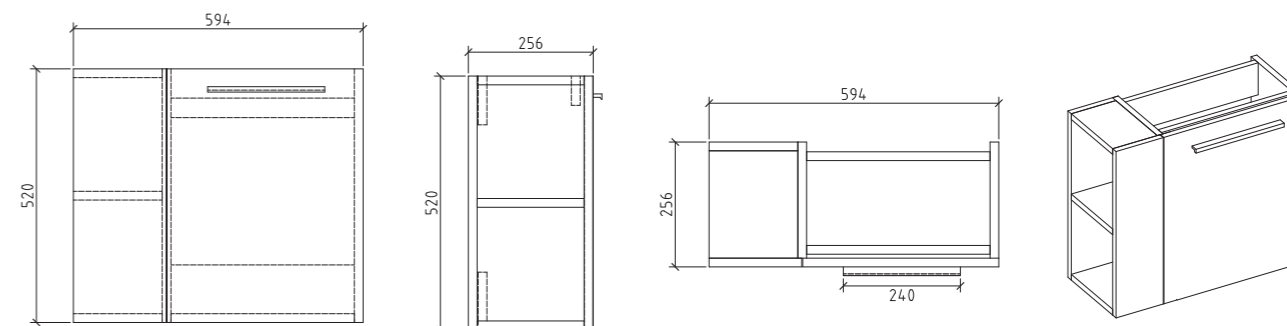

Range:
MARIA-600-WO

Description:
Designed for small space wall hung vanity with soft close door, open shelves and solid surface basin.
Dimension: 600 x 256 x 520

Vanity finishes:
White Oak II

1. **Specification**
2. Easyfix installation system
   - Blum soft close door with two open shelves
   - Solid surface vanity top in semi gloss with integrated basin and overflow
   - One tap hole option
   - Premium E0 grade water resistant materials
   - White Oak cabinet features matching white oak interior.
   - Chrome plug and waste included

Basin finishes:
Semi Gloss White
Solid Surface

Pop up waste colour options:

Chrome	Matt White	Brushed Gun Metal	Matt Black	Brushed Brass	Brushed Nickel
Included	$149.00	$149.00	$149.00	$149.00	$149.00

Price:
$ 685.00