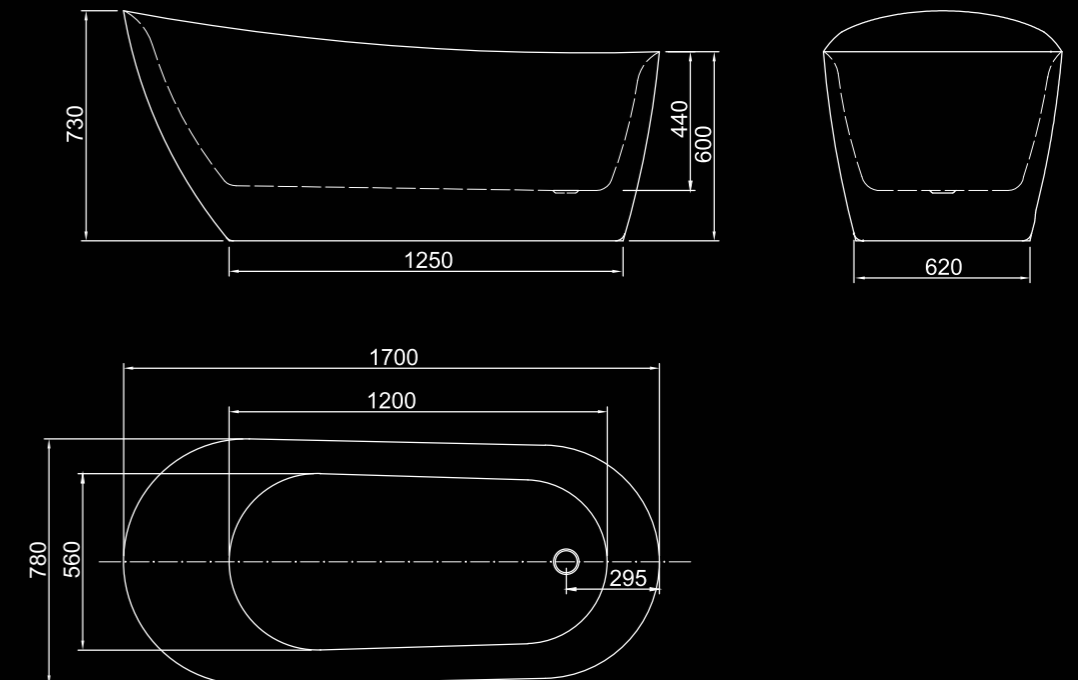

Pop up waste colour options:

Chrome Included	Matt White $149.00	Brushed Gun Metal $149.00
Matt Black $149.00	Brushed Brass $149.00	Brushed Nickel $149.00

Material:
Cast Acrylic (PMMA)

Price:
$ 2245.00