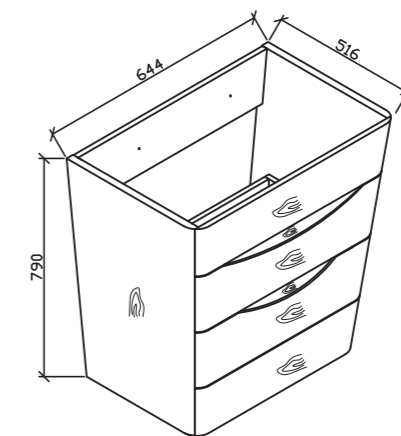

Price:
\$ 1295.00

PIRAMID

Range:
PIR-800-WO

Description:
Popular human body shape inspired floor standing vanity with two soft close drawers and solid surface top. Dimensions: 800 x 520 x 800 Available in 650mm and 800mm