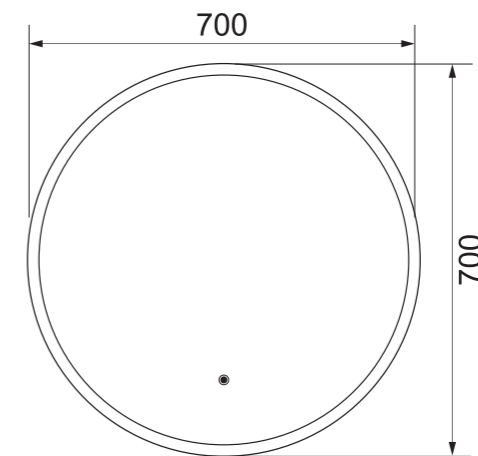

Material:
Frame: Solid surface

Price:
\$ 985.00

Q-LINE

Range:
SPC-QLINE-LED

- Specifications:**
Gorgeous oval shape Q-Line Led mirror with touch sensor and demister.
- Overall dimensions: 580 x 25 x 900
 - IP44 Rating, SAA approved
 - Lights: Touch sensor, 220-240V, 50/60Hz
 - Features Demister
 - Cooper free glass