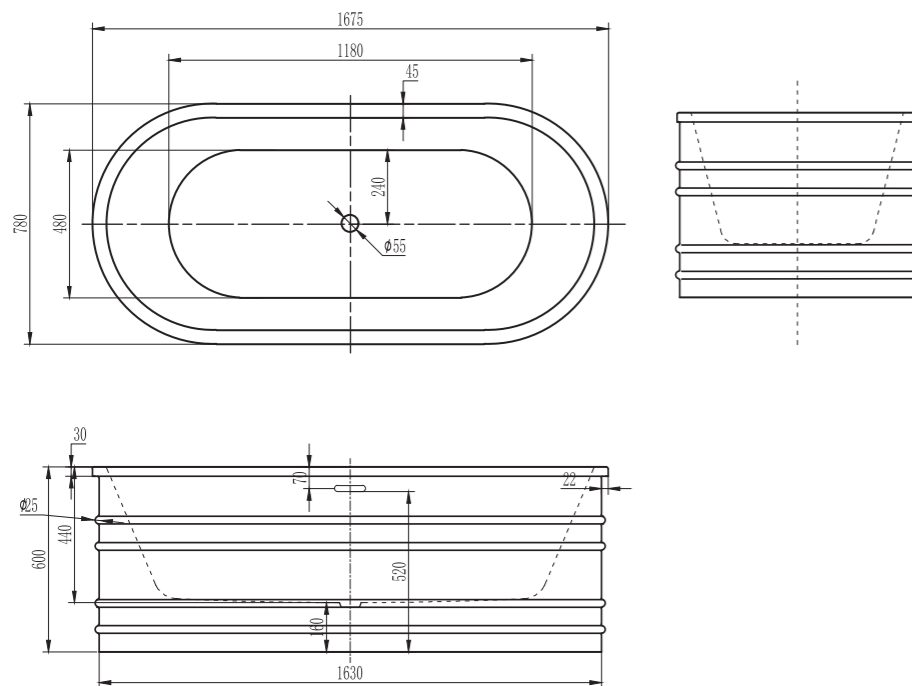

BUCCIANO

Range:
Bucciano BB26161

Specifications:
Free standing bath with overflow and pop up waste.
1675x780x600
Weight: 63kg
Capacity: 265L of Champagne

Bath finishes:
Matt Grey

Pop up waste colour options:

Chrome

Included

Material:
Solid Surface

Price:
$ 4195.00