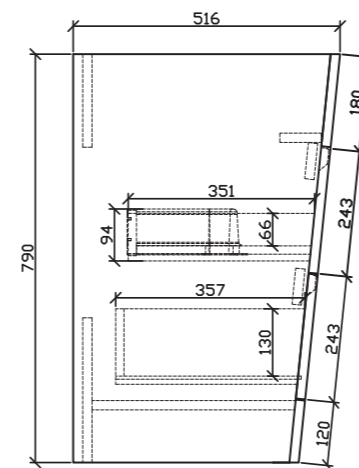

Range:
PIR-650-WO

Description:
Popular human body shape inspired floor standing vanity with two soft close drawers and solid surface top.
Dimensions : 650 x 520 x 800
Available in 650mm and 800mm

Vanity finishes:

White Oak

Specification

- Easyfix installation system
- Full extension soft close drawers
- Solid surface vanity top in semi gloss with integrated basin and overflow
- Center bowl configuration
- One tap hole option
- Stylish fingerpull recess to open
- Premium E0 grade water resistant materials
- White Oak cabinet features matt white interior
- Chrome plug and waste included

Basin finishes:

Semi Gloss White

Solid Surface

Pop up waste colour options:

Chrome	Matt White	Brushed Gun Metal	Matt Black	Brushed Brass	Brushed Nickel
Included	$149.00	$149.00	$149.00	$149.00	$149.00

Price:
$ 1295.00