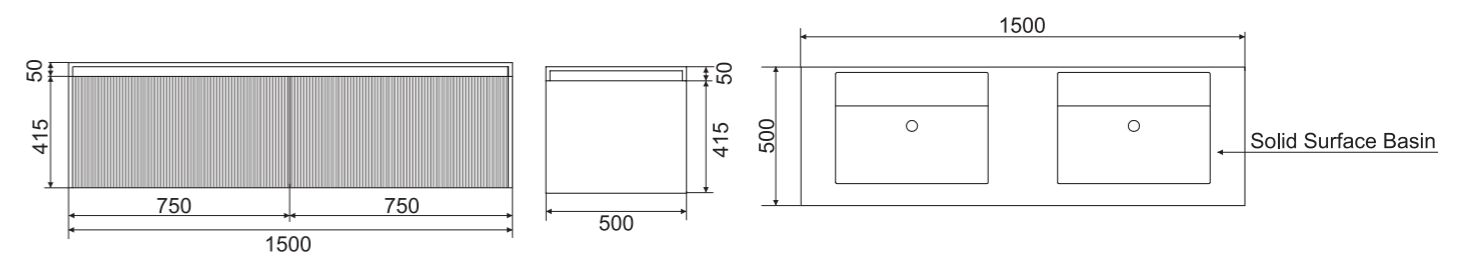

Price:

$ 3580.00