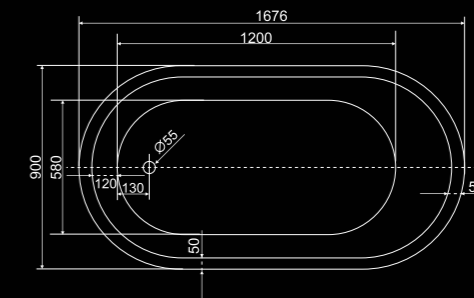

Price:

$ 3695.00