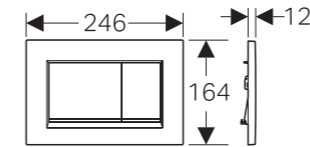

Sand, chrome trim
\$332.00

115.884.00.1

Matt black, chrome trim
\$449.00

SIGMA30

"PUSH^{The}BUTTONS,[™]
Chemical Brothers

Range:
115.883.KH.1

Plate finishes:

115.883.KH.1