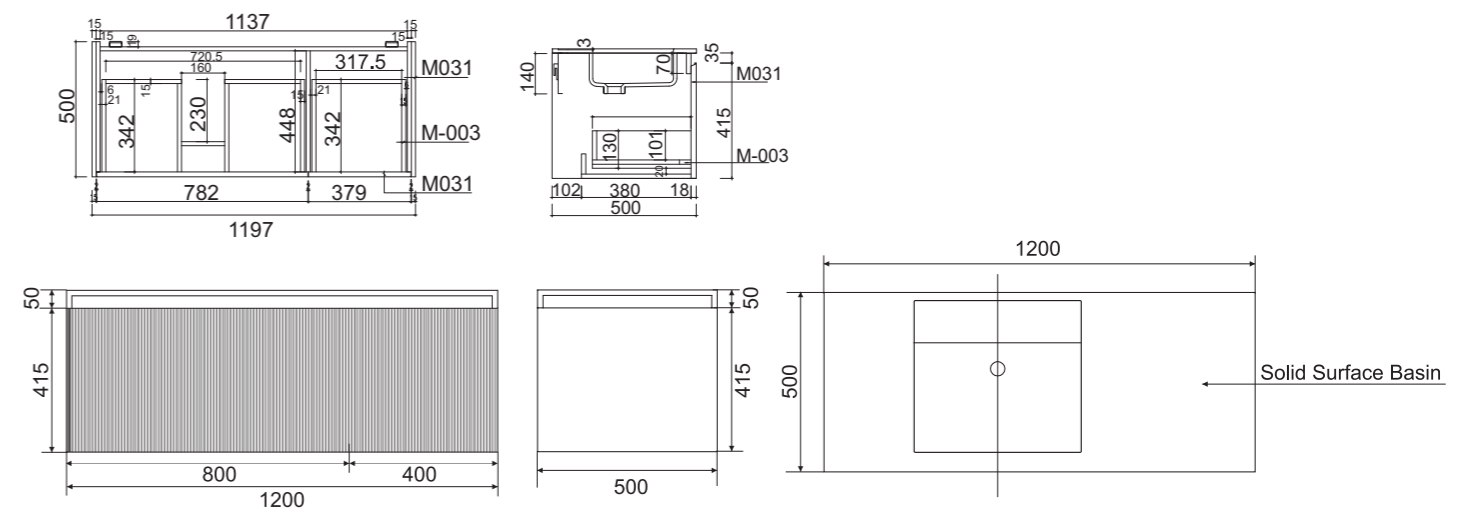

Pop up waste colour options:

Solid surface	Chrome	Matt White	Brushed Gun Metal
Included	$149.00	$149.00	$149.00
Matt Black	Brushed Brass (PVD)	Brushed Nickel	
$149.00	$149.00	$149.00	

Price:
$ 2730.00