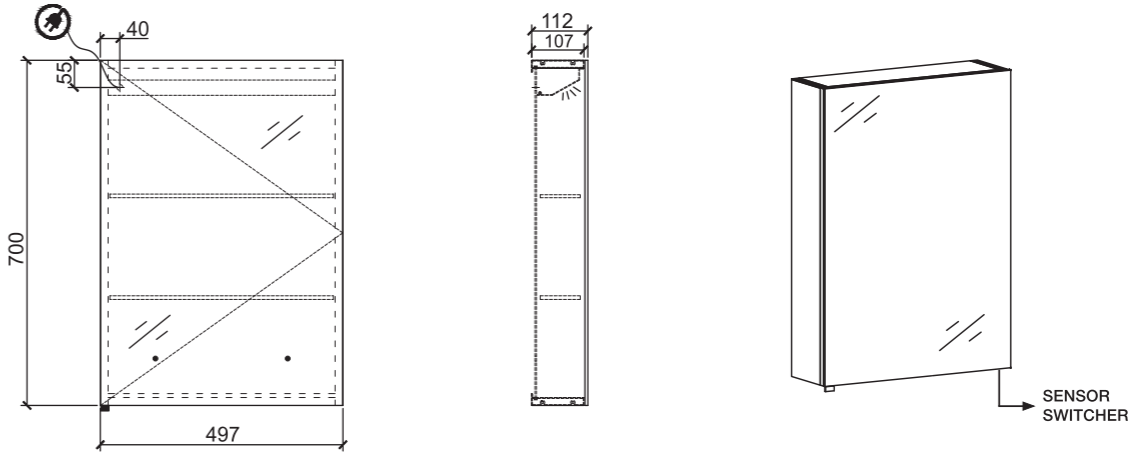

SMART SHAVING CABINET

Range:
SPC-1-500-II

1. **Specifications:**
2. Made of Anodized Aluminum
   - Built-in power point, touch-free sensor switchers (RHS) and LED lights
   - Overall dimensions: 500 x 125 x 700
   - Includes 2 adjustable glass shelves
   - Soft Close swing easy to adjust hinges
   - Door features frameless double sided mirrors
   - IP44 Rating, SAA approved
   - Lights: 1x Internal and 1 x External LED light with touch free sensor, 220-240V, 50/60Hz
   - Cooper free glass
   - Must be installed no less than 30cm from RHS wall to operate underneath light

Material:
Exterior finish: Satin Anodized Aluminum
Interior finish: Satin Anodized Aluminum

Price:
$ 785.00