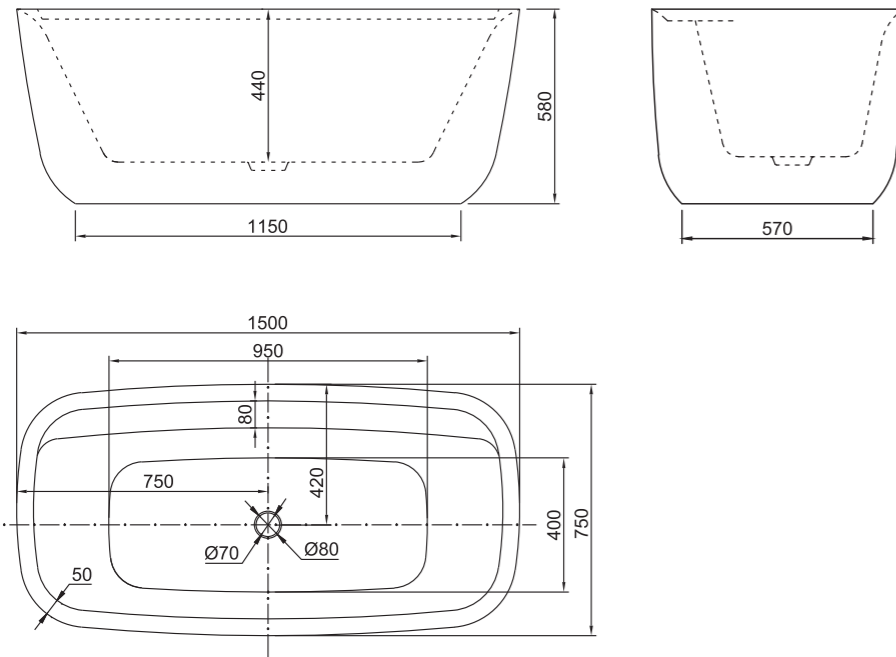

TERRICCIO

Range:
Terriccio BB5572

Specifications:
Free standing bath with chrome pop up waste included.
1500 x 750 x 580
Weight: 43kg
Capacity: 180L

Bath finishes:

Matt White

Pop up waste colour options:

Chrome Included	Matt White $149.00	Brushed Gun Metal $149.00
Matt Black $149.00	Brushed Brass $149.00	Brushed Nickel $149.00

Material:
Cast Acrylic (PMMA)

Price:
$ 2525.00