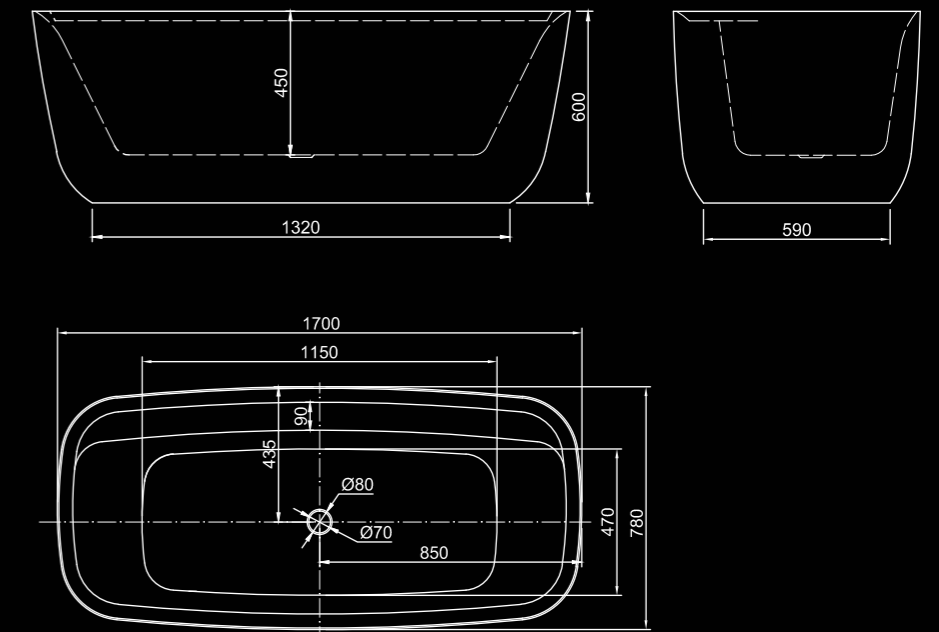

Pop up waste colour options:

Chrome Included	Matt White $149.00	Brushed Gun Metal $149.00
Matt Black $149.00	Brushed Brass $149.00	Brushed Nickel $149.00

Material:
Cast Acrylic (PMMA)

Price:
$ 2735.00