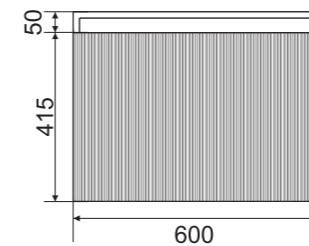

Range:
Rimini-600

Description:
Wall hung vanity with 2 drawers and solid surface basin
Dimensions: 590 x 495 x 450
Available in 600mm, 800mm, 1000mm, 1200mm, 1400mm and 1500mm

Vanity finishes:

Rain Forest

Potter's Clay

Specification

- Premium Soft Close runners
- Full extension drawer runners
- Thin Cultured marble basin, no tap hole configuration
- Requires 32 mm waste with overflow
- Smart inner drawer

Basin finishes:

Matt White

Solid Surface

Pop up waste colour options:

Solid surface

Included

Chrome

$149.00

Matt White

$149.00

Brushed Gun Metal

$149.00

Matt Black

$149.00

Brushed Brass (PVD)

$149.00

Brushed Nickel

$149.00

Price:

$ 1755.00