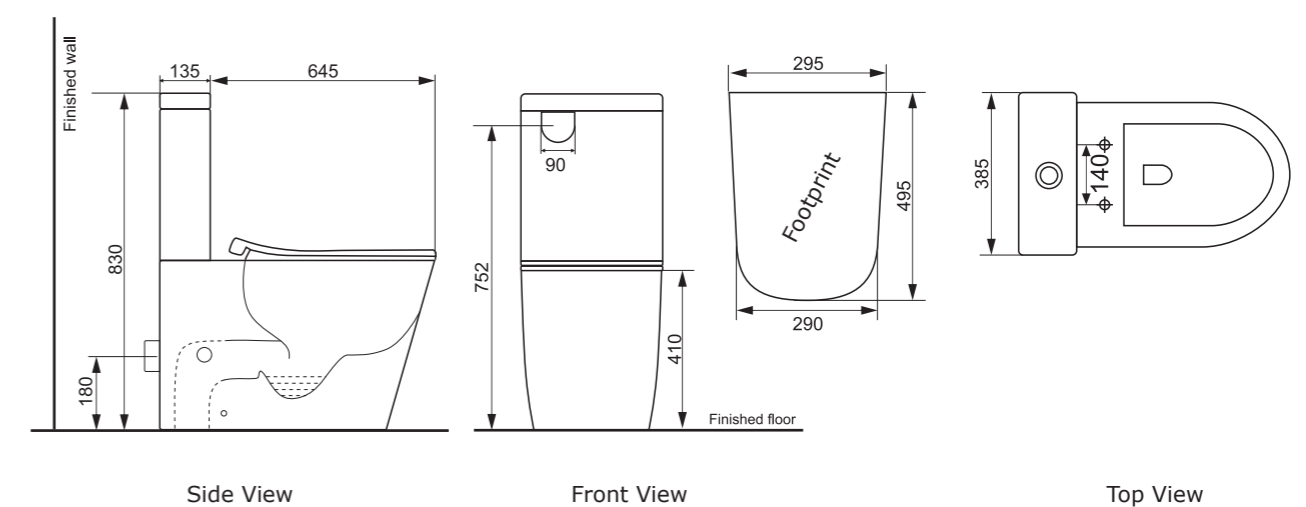

Features:

SOFT CLOSE original TAKE OFF original **GEBERIT**

Dimension:
645 x 385 x 830

Price:
\$ 770.00

MODENA

Range:
BB0155

Specifications:
European design toilet suite with Geberit internals and German made soft close seat.