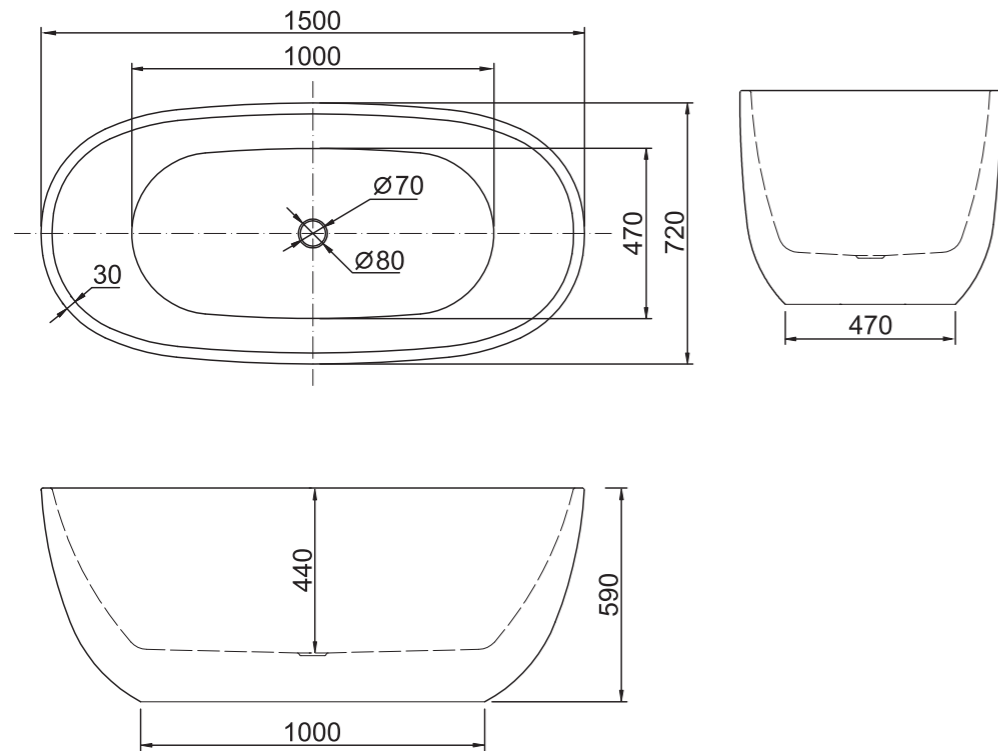

ALLY

Range:
Ally BB9572

Specifications:
Free standing bath with chrome pop up waste included.
1500 x 720 x 590
Weight: 44kg
Capacity: 240L

Bath finishes:

Semi Gloss White

Pop up waste colour options:

Chrome Included	Matt White $149.00	Brushed Gun Metal $149.00
Matt Black $149.00	Brushed Brass $149.00	Brushed Nickel $149.00

Material:
Cast Acrylic (PMMA)

Price:
$ 1895.00