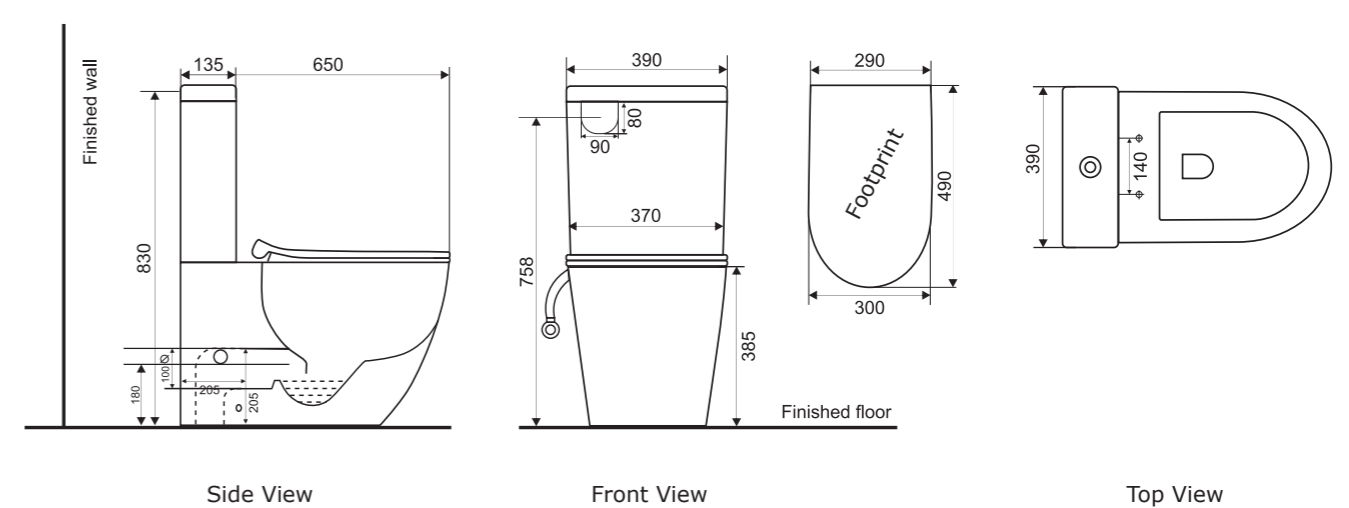

VELLA

Range:
BB829CP

Specifications:
European design toilet suite with Geberit internals and German made soft close seat.

- Geberit Internals
- Thermosetting resin German toilet seat
- Soft close seat with quick release system
- Universal trap for S or P-trap installation
- Back and Bottom water inlet
- Rimless design
- Nano Glaze surface

Features:

SOFT CLOSE original TAKE OFF original GEBERIT

Dimension:
665 x 390 x 835

Price:
$ 900.00

ALEXANDER-R

Range:
BB0152-R-TS

Specifications:
European design toilet suite with Geberit internals and German made soft close seat.

- Geberit Internals
- Thermosetting resin German toilet seat
- Soft close seat with quick release system
- Universal trap for S or P-trap installation
- Back and Bottom water inlet
- Rimless design
- Nano Glaze surface

Features:

SOFT CLOSE original TAKE OFF original GEBERIT

Dimension:
650 x 390 x 830

Price:
$ 770.00