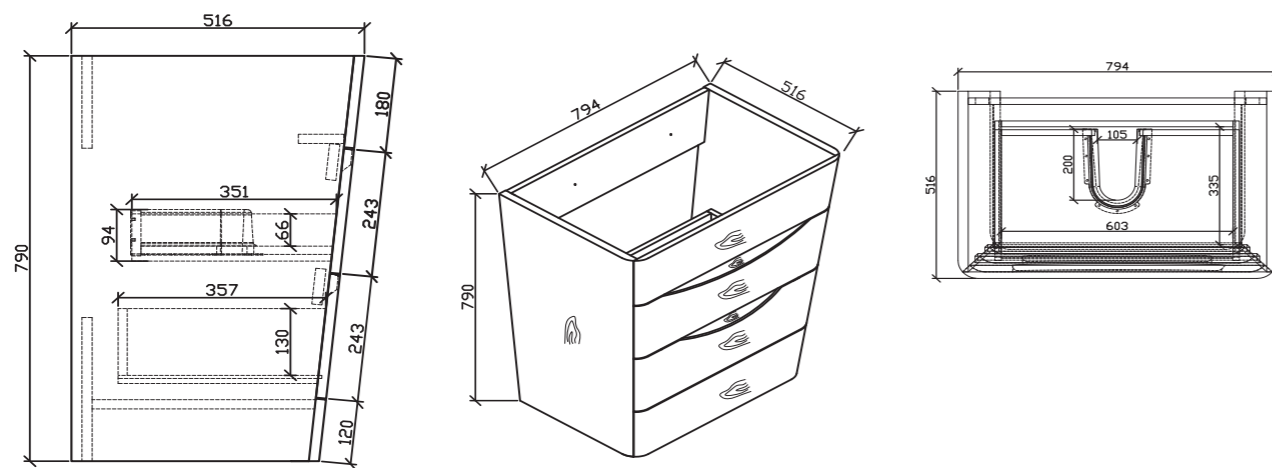

PIRAMID

Range:
PIR-800-WO

Description:
Popular human body shape inspired floor standing vanity with two soft close drawers and solid surface top. Dimensions: 800 x 520 x 800 Available in 650mm and 800mm

Vanity finishes:

White Oak

Specification

- Easyfix installation system
- Full extension soft close drawers
- Solid surface vanity top in semi gloss with integrated basin and overflow
- Center bowl configuration
- One tap hole option
- Stylish fingerpull recess to open
- Premium E0 grade water resistant materials
- White Oak cabinet features matt white interior
- Chrome plug and waste included

Basin finishes:

Semi Gloss White

Solid Surface

Pop up waste colour options:

Chrome	Matt White	Brushed Gun Metal	Matt Black	Brushed Brass	Brushed Nickel
Included	$149.00	$149.00	$149.00	$149.00	$149.00

Price:
$ 1385.00

Showcasing Piramid vanity in White Oak