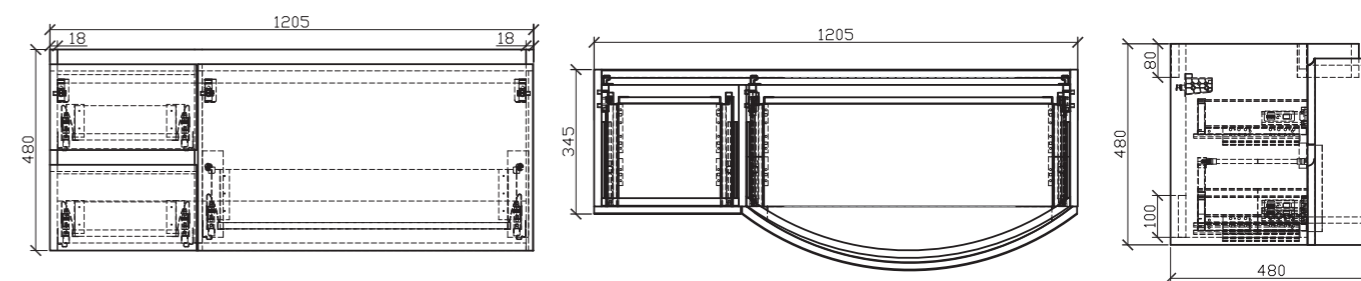

Price:
 \$ 2195.00

Showcasing Prospero vanity in Burgundy

ATRIA DE LUXE II

Showcasing Atria De Luxe II vanity and Marmo Led mirror with marble frame

Range:
ATR-1000-DRAW-GB
ATR-1000-DRAW-GW

Description:
Popular with interior designers and high end homes, made in Europe wall hung or floor standing vanity with two Blum soft close drawers and ceramic top.
Dimensions: 1000 x 440 x 500