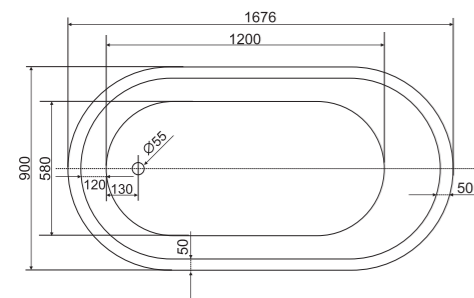

RITZ

Range:
Ritz BB32 Grey

Specifications:
Free standing bath with overflow and pop up waste.
1676 x 900 x 650/750
Weight: 70kg
Capacity: 316L of Champagne

Bath finishes:

Matt Grey

Pop up waste colour options:

Chrome

Included

Material:

Solid Surface

Price:

$ 4195.00