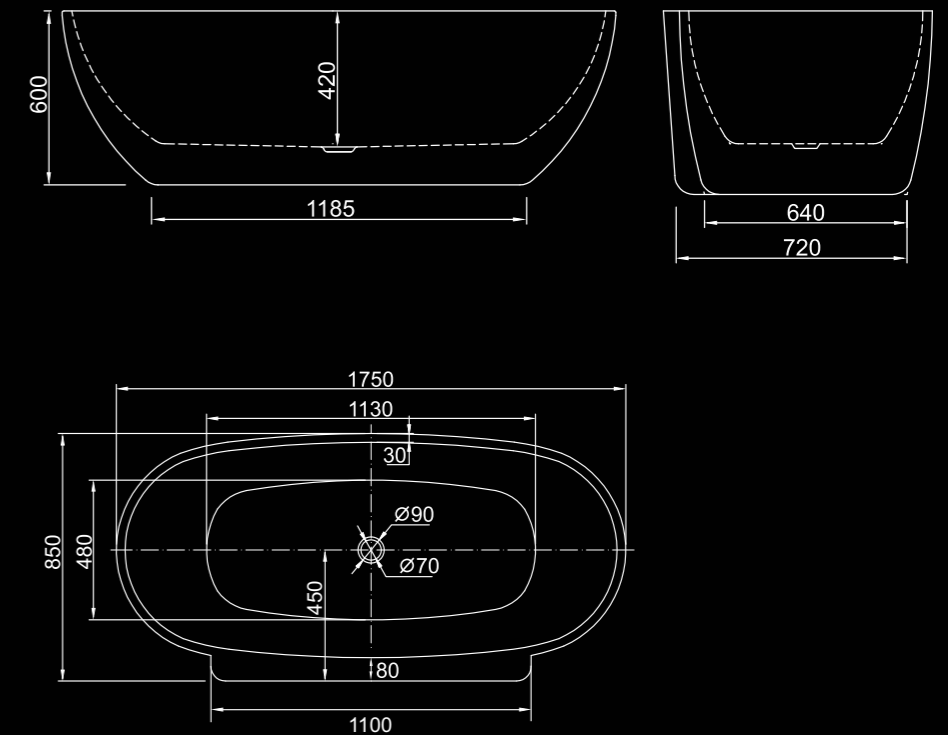

Pop up waste colour options:

Chrome Included	Matt White $149.00	Brushed Gun Metal $149.00
Matt Black $149.00	Brushed Brass $149.00	Brushed Nickel $149.00

Material:
Cast Acrylic (PMMA)

Price:
$ 2295.00