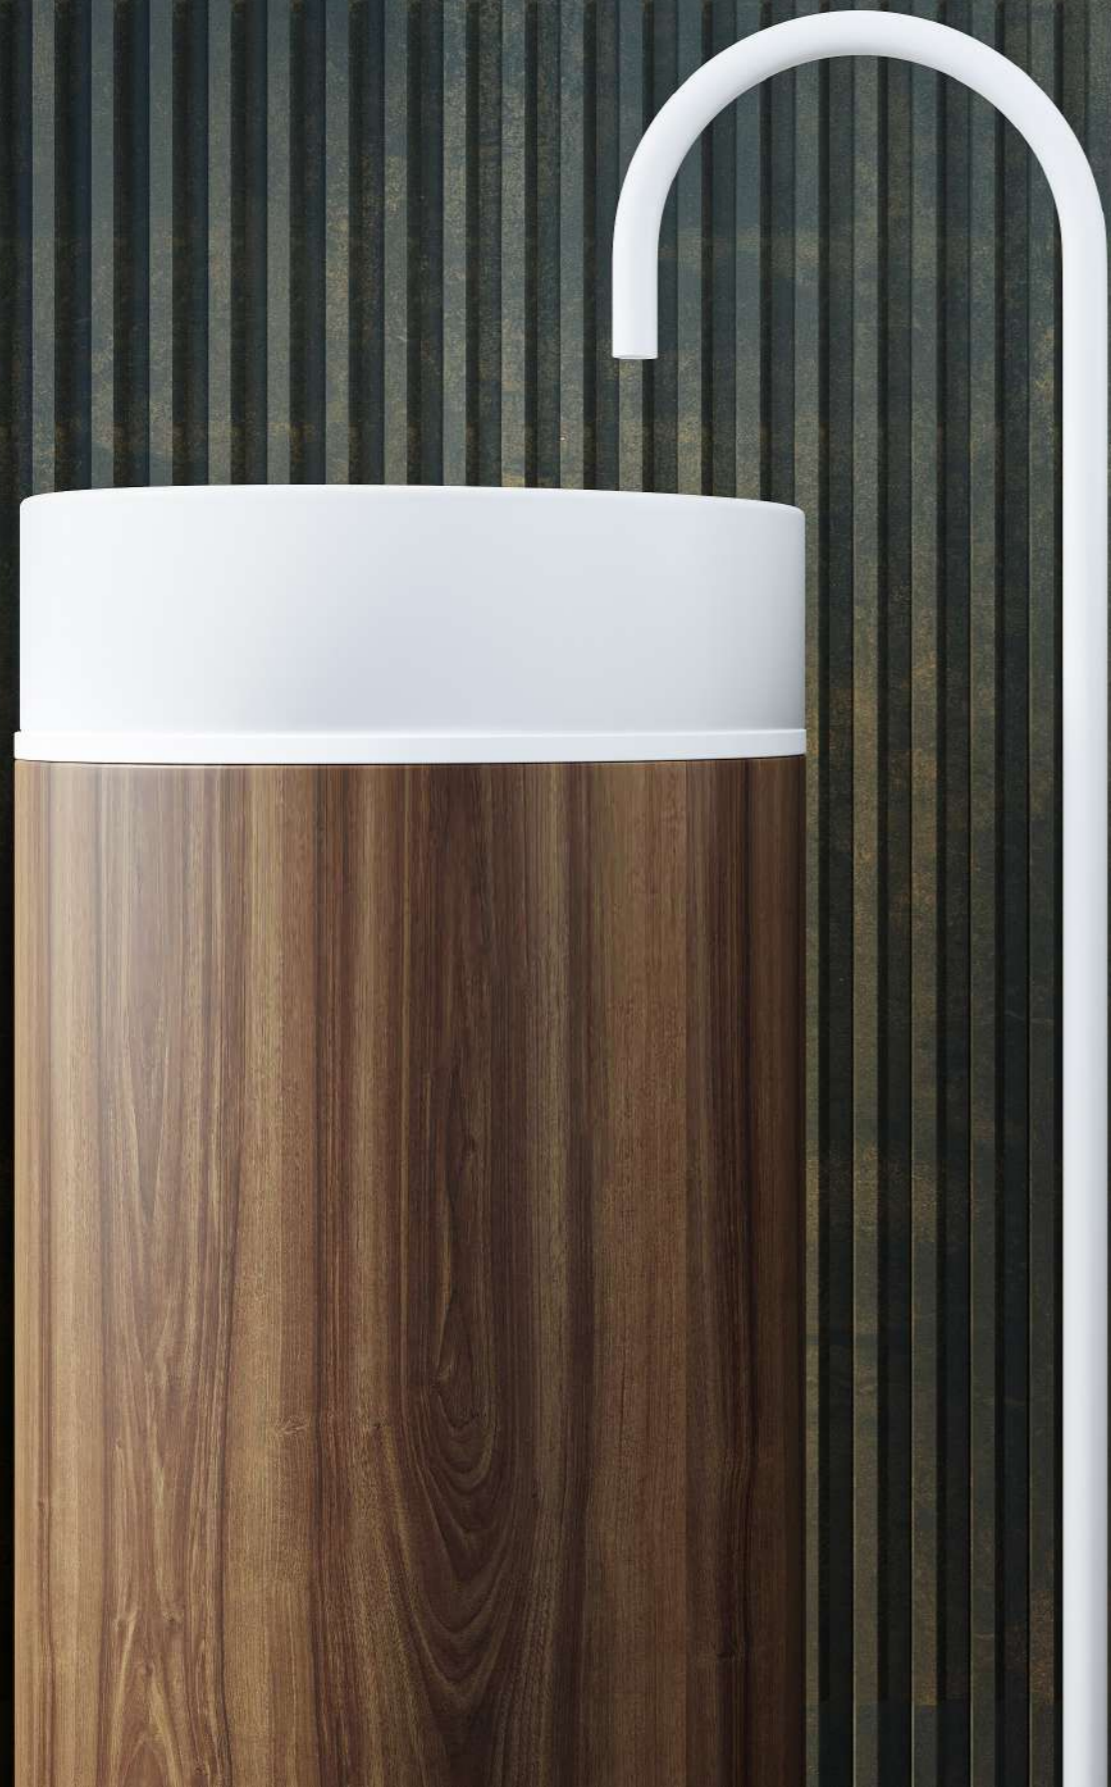

Colour and Finish Basin Colour: Black mist
Pedestal Colour: Matt white

Material Basin: Translucent resin stone
Base: Solid surface

Price:
\$4900.00

Featuring Hilton freestanding basin

Showcasing
Tesoro freestanding basin

Showcasing
Tesoro freestanding basin

Featuring Tesoro freestanding basin

PRODUCT SPECIFICATIONS

Combining the coolness of solid surface and the warmth of wood finish, Tesoro creates a sensation of comfort in the bathroom.