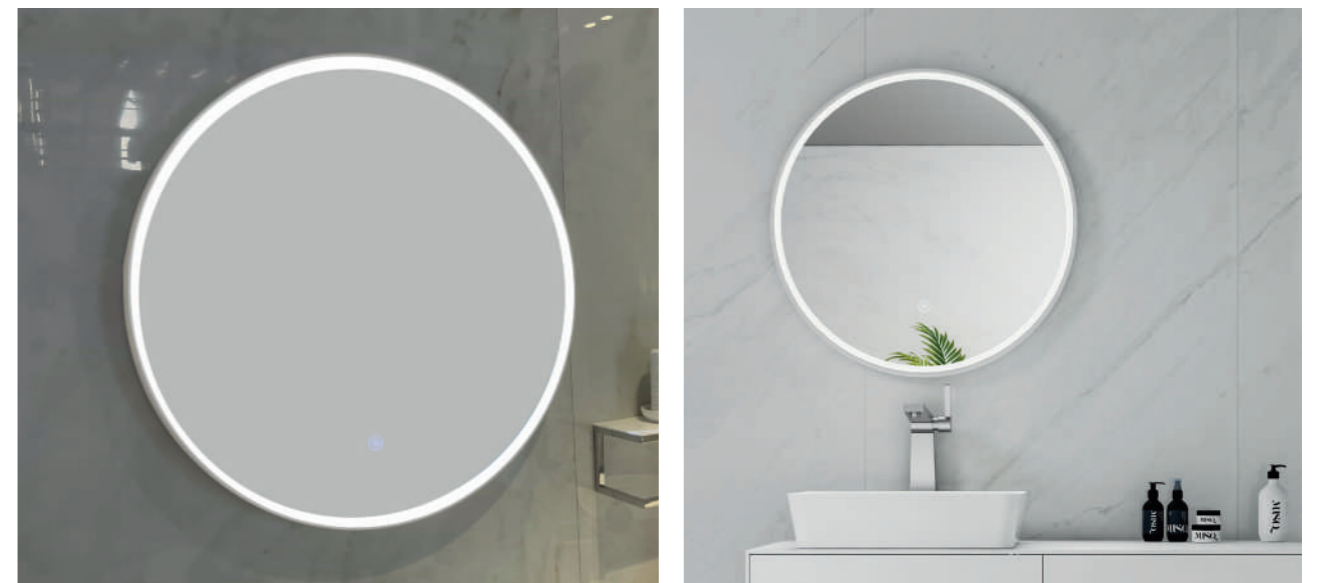

Range:
SPC-3-1200-II

Specifications:

- Made of Anodized Aluminum
- Built-in power point, touch-free sensor switcher (RHS) and LED lights
- Overall dimensions: 1200 x 125 x 700
- Includes 2 adjustable glass shelves in each section
- Soft Close swing easy to adjust hinges
- Doors feature frameless double sided mirrors
- Three functional doors
- IP44 Rating, SAA approved
- Lights: 3 x Internal and 3 x External LED lights with touch free sensor, 220-240V, 50/60Hz
- Cooper free glass
- Must be installed no less than 30cm from RHS wall to operate underneath lights

Material:
Exterior finish: Satin Anodized Aluminum
Interior finish: Satin Anodized Aluminum

Price:
\$ 1185.00

Featured Marmo mirror

Range:
SPC-MARMO-LED

Specifications:
Round LED Mirror with solid surface frame and demister.
• Overall dimensions: 700 x 35 x 700
• IP44 Rating, SAA approved
• Lights: Touch sensor, 220-240V, 50/60Hz
• Features Demister
• Cooper free glass

Material:
Frame: Solid surface

Price:
\$ 985.00

Q-LINE

Range:
SPC-QLINE-LED

- Specifications:**
Gorgeous oval shape Q-Line Led mirror with touch sensor and demister.
- Overall dimensions: 580 x 25 x 900
 - IP44 Rating, SAA approved
 - Lights: Touch sensor, 220-240V, 50/60Hz
 - Features Demister
 - Cooper free glass