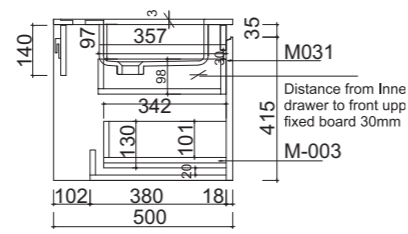

RIMINI

Range:
Rimini-1400

Description:
Wall hung vanity with 2 drawers
and solid surface basin
Dimensions: 1390 x 495 x 450
Available in 600mm, 800mm, 1000mm,
1200mm, 1400mm and 1500mm

Vanity finishes:

Rain Forest

Potter's Clay

Specification

- Premium Soft Close runners
- Full extension drawer runners
- Thin Cultured marble basin,
  no tap hole configuration
- Requires 32 mm waste with overflow
- Smart inner drawer

Basin finishes:

Matt White

Solid Surface

Pop up waste colour options:

Solid surface

Included

Chrome

$149.00

Matt White

$149.00

Brushed Gun Metal

$149.00

Matt Black

$149.00

Brushed Brass (PVD)

$149.00

Brushed Nickel

$149.00

Price:

$ 3170.00