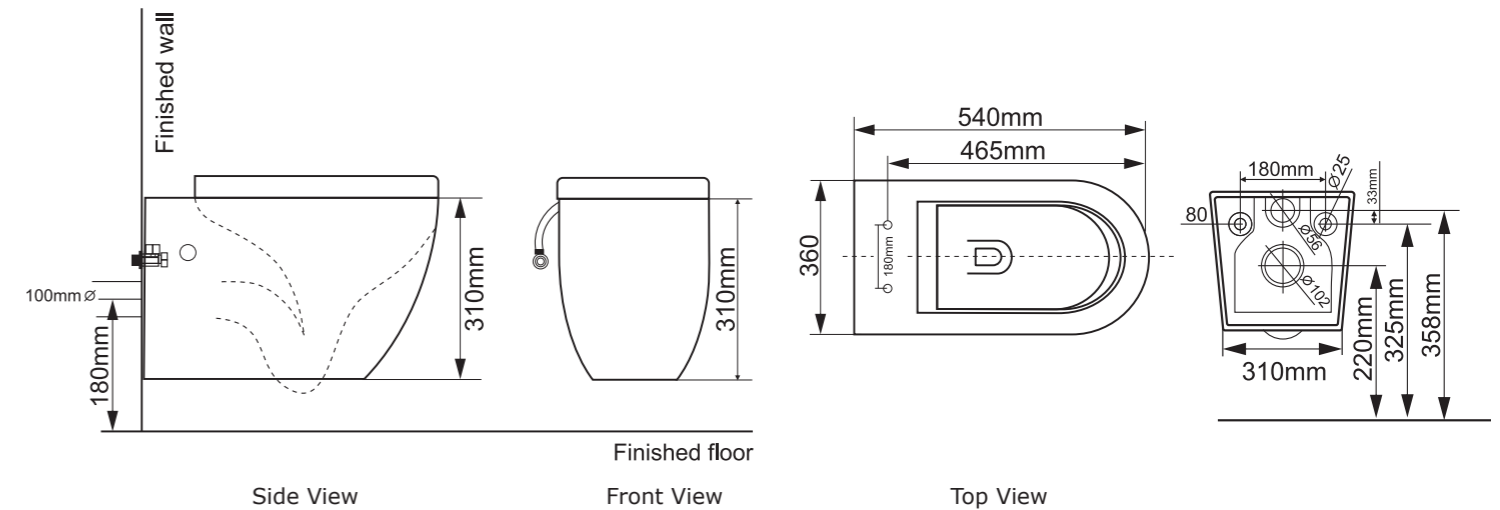

Features:

SOFT CLOSE original TAKE OFF original

Dimension:

540 x 360 x 310

Price:

\$ 695.00

GEBERIT SIGMA8 FOR BACK TO WALL PANS

Range:
109.794.00.1 (6/3L)
109.795.00.1 (4.5/3L)