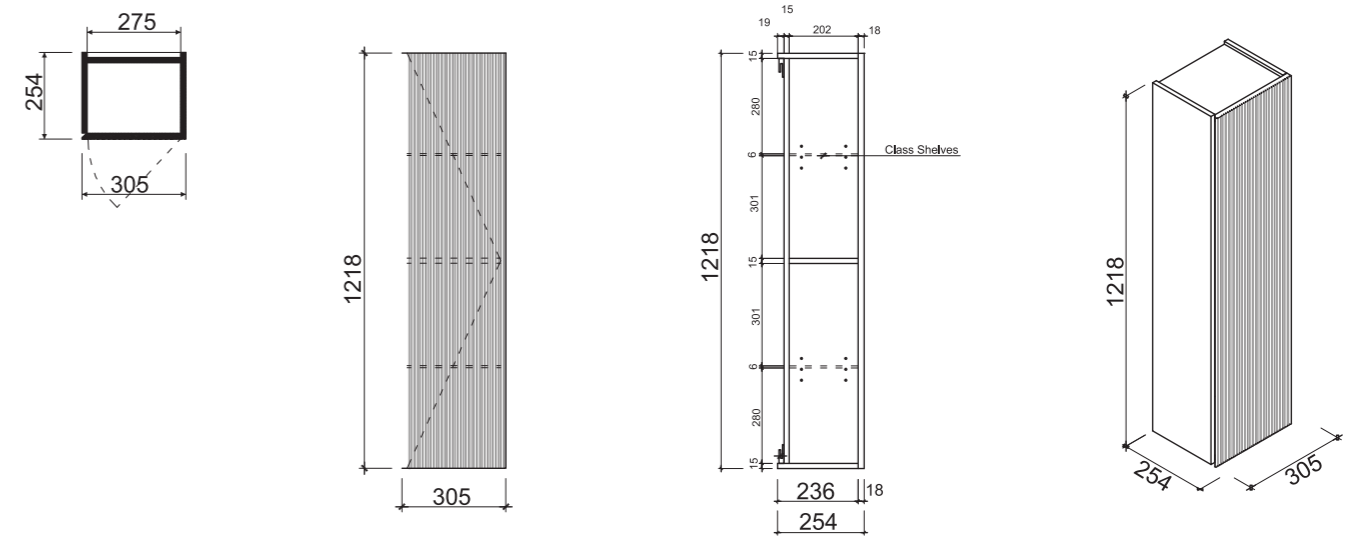

Range:
RIMINI-SC-1200-L
RIMINI-SC-1200-R

Description:
A new fluted finish of the Rimini storage cabinet provides a visual and tactile feature reminiscent of Art Deco aesthetics. Exterior and rich colour adds a touch of depth, contrast & texture to regular features in the bathroom. Dimensions: 305 x 255 x 1220

Cabinet finishes:
Rain Forest

Potter's Clay

Specification

- Easyfix installation system
- Premium water resistant materials
- Stylish fingerpull recess to open
- Doors: 1 Door with luxury silent Soft-Close European hinges
- 2 Glass shelves
- Available in Right-hand and Left-Hand options

Price:
$ 1365.00