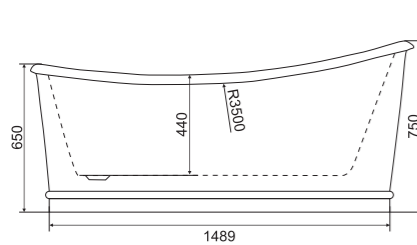

RITZ

Range:
Ritz BB32 White

Specifications:
Free standing bath with overflow and pop up waste.
1676 x 900 x 650/750
Weight: 70kg
Capacity: 316L of Champagne

Bath finishes:

Matt White

Pop up waste colour options: