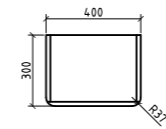

Price:

$ 975.00