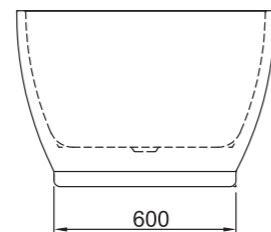

Price:
\$ 2395.00

Featuring Romano bathtub

On this page:
Romano bathtub
Ancona 600 in White Oak

ROMANO

Range:
Romano BB15-1500

Specifications:
Free standing bath with chrome pop up waste included.
1500 x 720 x 710
Weight: 46kg
Capacity: 274L