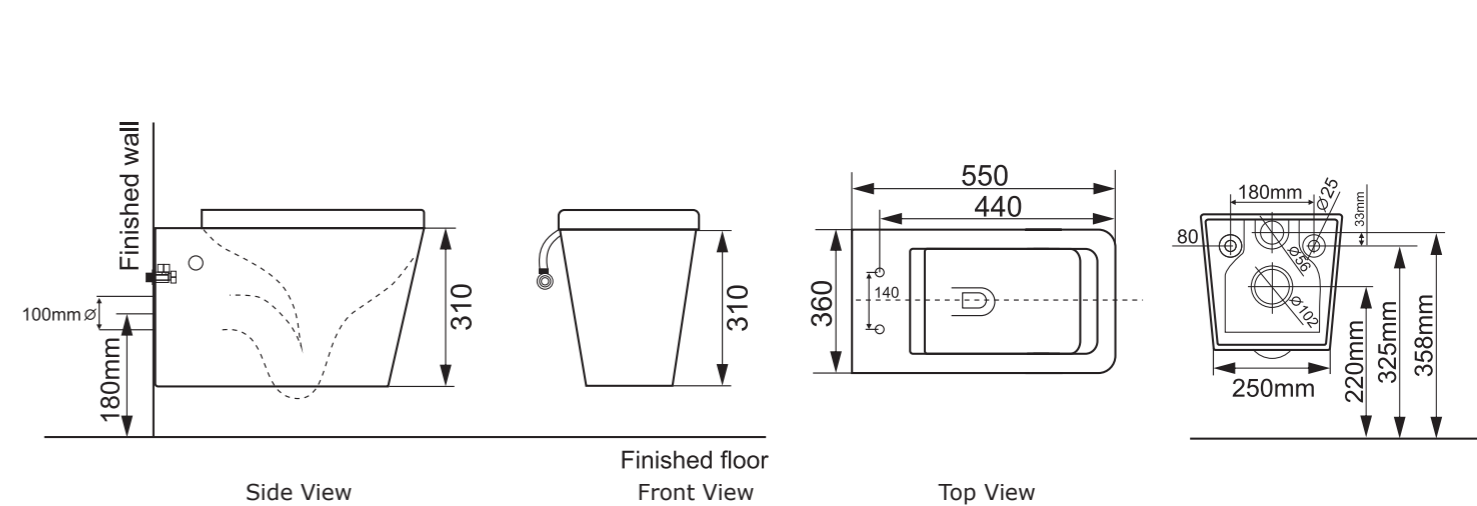

Features:

SOFT CLOSE original TAKE OFF original

Dimension:

550 x 360 x 310

Price:

\$ 660.00

FLAY-R

Range:
BB506CH