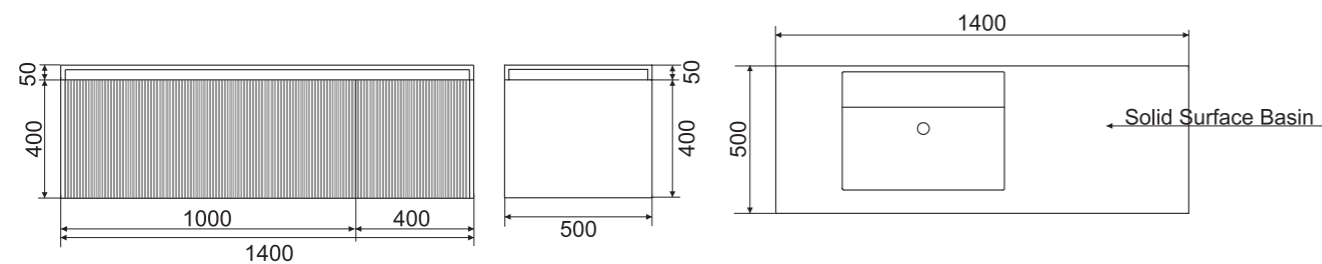

Brushed Nickel

\$149.00

Price:

\$ 3170.00

RIMINI

Range:
Rimini-1500

Description:
Wall hung vanity with 2 drawers
and solid surface basin
Dimensions: 1500 x 495 x 450
Available in 600mm, 800mm, 1000mm,
1200mm, 1400mm and 1500mm