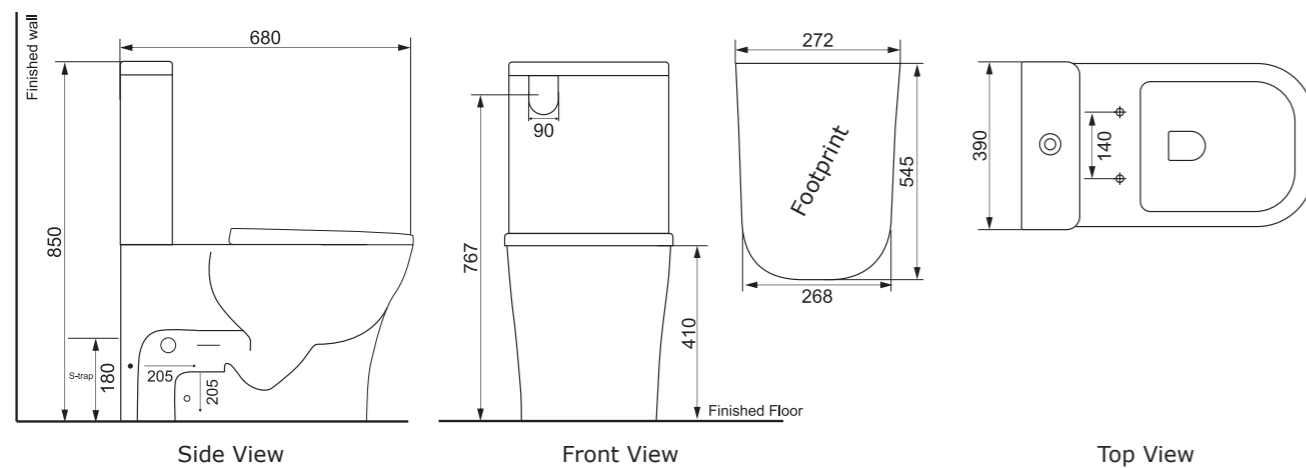

Features:

SOFT CLOSE original TAKE OFF original **GEBERIT**

Dimension:
680 x 390 x 850

Price:
\$ 825.00

Featured Modena toilet suite

Wall Faced Pans

ALEXANDER-R

Range:
BB0252-R-BTW