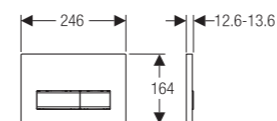

Matt white, white trim
\$132.00

115.883.11.1

White, matt white trim
\$132.00

SIGMA 50

Range:
115.788.SD.2

Plate finishes:

115.788.TG.2

Sand, brushed chrome buttons
\$424.00