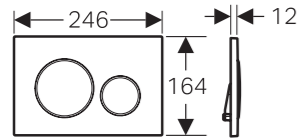

SIGMA 20

"PUSH^{The}BUTTONS,™
Chemical Brothers

Range:
115.882.KH.1