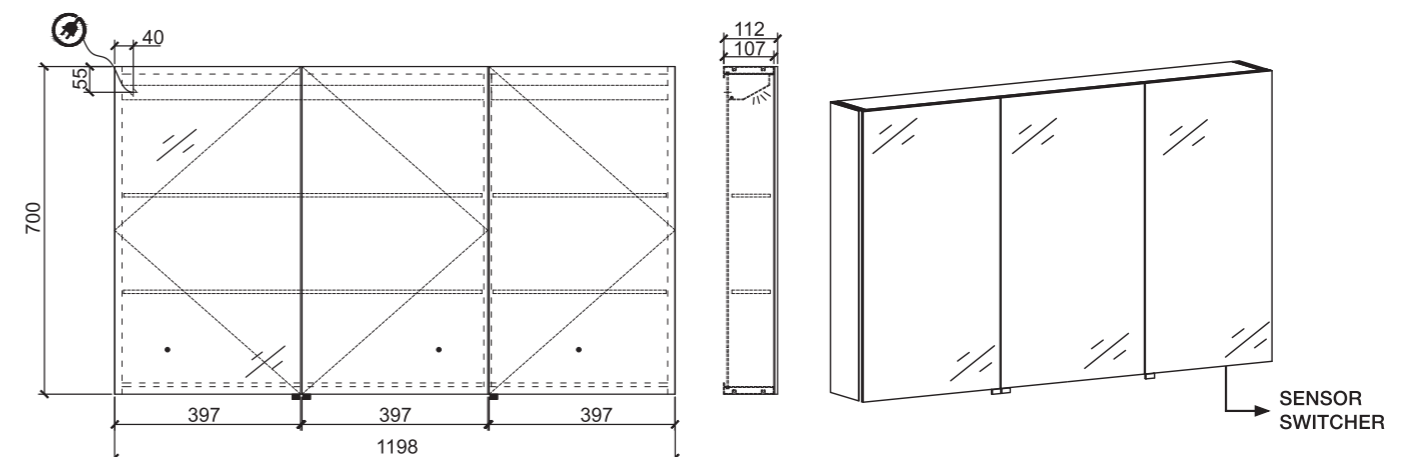

SMART SHAVING CABINET

Range:
SPC-3-1200-II

Specifications:

- Made of Anodized Aluminum
- Built-in power point, touch-free sensor switcher (RHS) and LED lights
- Overall dimensions: 1200 x 125 x 700
- Includes 2 adjustable glass shelves in each section
- Soft Close swing easy to adjust hinges
- Doors feature frameless double sided mirrors
- Three functional doors
- IP44 Rating, SAA approved
- Lights: 3 x Internal and 3 x External LED lights with touch free sensor, 220-240V, 50/60Hz
- Cooper free glass
- Must be installed no less than 30cm from RHS wall to operate underneath lights

Material:
Exterior finish: Satin Anodized Aluminum
Interior finish: Satin Anodized Aluminum

Price:
$ 1185.00