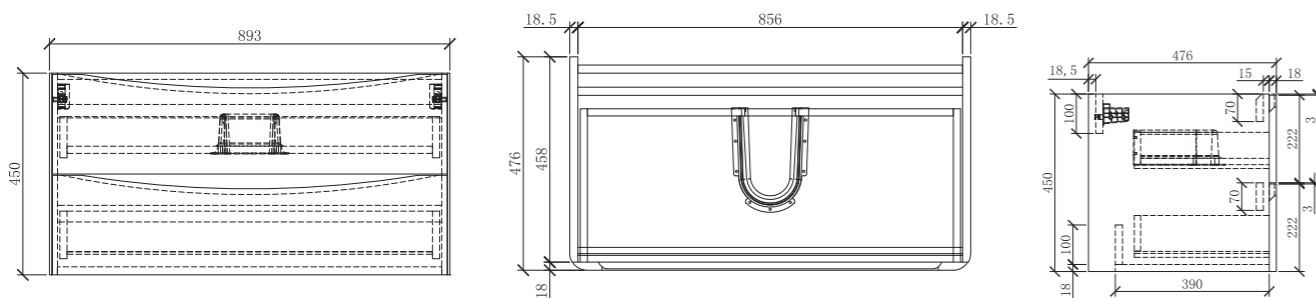

Price:
\$ 1350.00

ANCONA

Range:
ANC-1200W-GW
ANC-1200W-WO
ANC-1200W-RW

Description:
European design wall hung vanity
with 2 soft close premium drawers
and solid surface basin.
Dimensions: 1200 x 480 x 450
Available in 600mm, 900mm and 1200mm