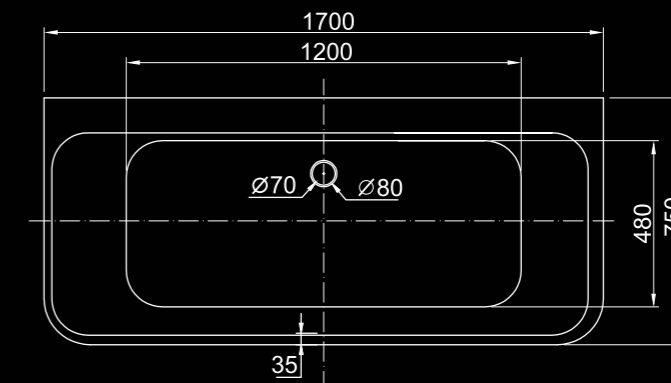

Pop up waste colour options:

Chrome Included	Matt White $149.00	Brushed Gun Metal $149.00
Matt Black $149.00	Brushed Brass $149.00	Brushed Nickel $149.00

Material:
Cast Acrylic (PMMA)

Price:
$ 2195.00