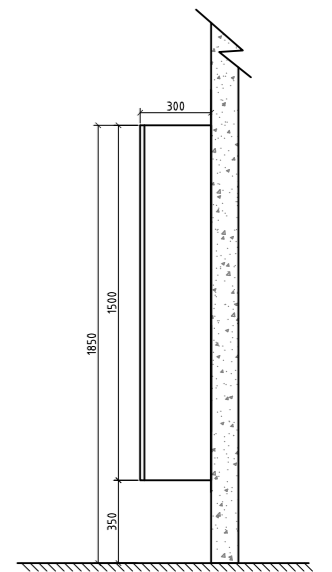

Price:

$ 975.00