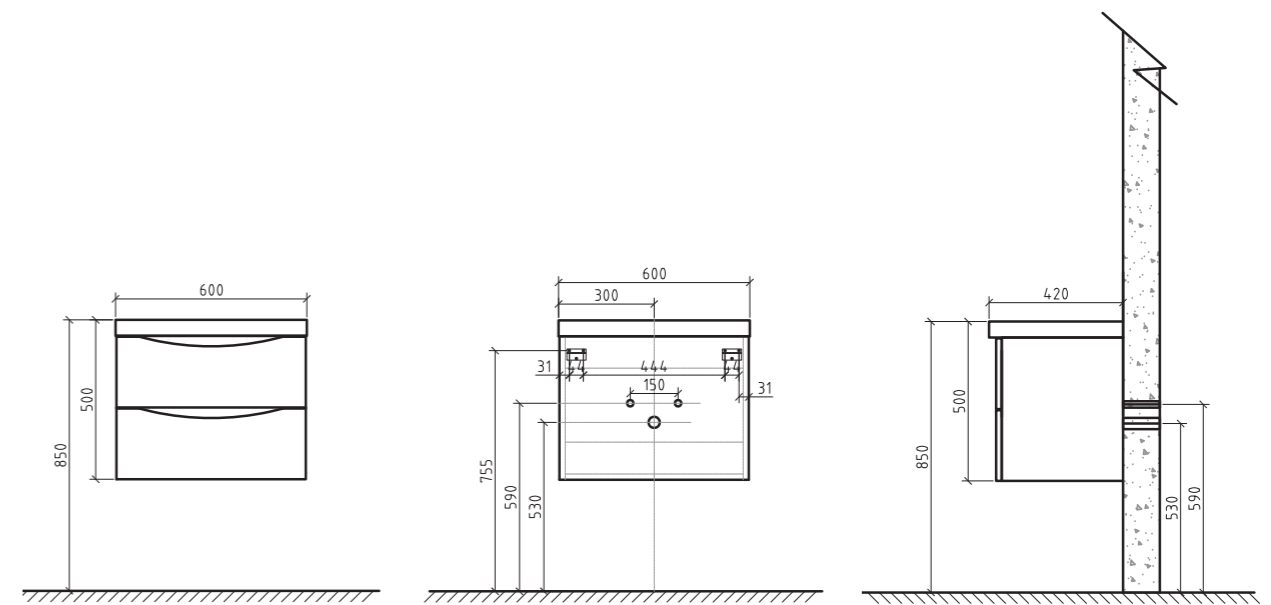

Price:

\$ 930.00

ANCONA

Range:
ANC-900W-GW
ANC-900W-WO
ANC-900W-RW

Description:
European design wall hung vanity
with 2 soft close premium drawers
and solid surface basin.
Dimensions: 900 x 480 x 450
Available in 600mm, 900mm and 1200mm