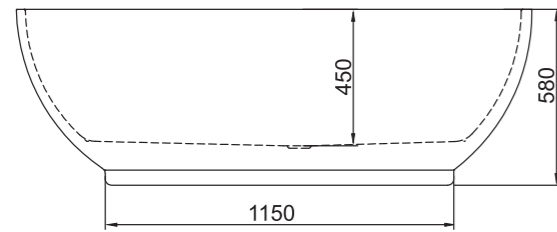

Price:
\$ 2395.00

Featuring Romano bathtub

On this page:
Romano bathtub
Ancona 600 in White Oak

ROMANO

Range:
Romano BB15-1500

Specifications:
Free standing bath with chrome pop up waste included.
1500 x 720 x 710
Weight: 46kg
Capacity: 274L