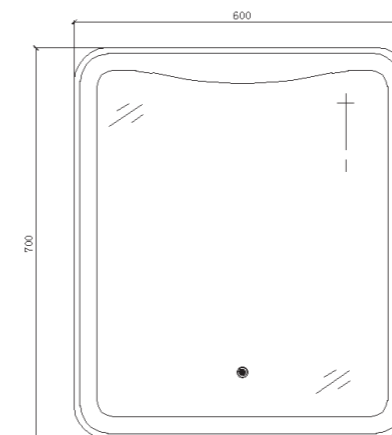

LED MIRROR

Range:
SPC-600-700-LED

Specifications:

- Overall dimensions: 600 x 25 x 700
- IP44 Rating, SAA approved
- Lights: Touch sensor, 220-240V, 50/60Hz

Price:
$ 645.00

Range:
SPC-900-600-LED

Specifications:

- Overall dimensions: 900 x 25 x 600
- IP44 Rating, SAA approved
- Lights: Touch sensor, 220-240V, 50/60Hz

Price:
$ 750.00