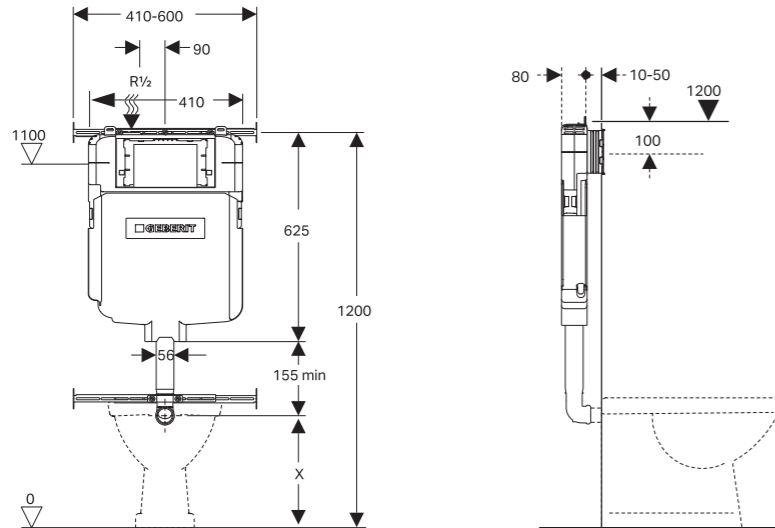

GEBERIT SIGMA8 FOR BACK TO WALL PANS

Range:
109.794.00.1 (6/3L)
109.795.00.1 (4.5/3L)

Specifications:
Installation type: In-wall, stud or brick 90mm
WELS rating: 3 Star (6/3L) or 4 Star (4.5/3L)
Pan type: BTW S or P Trap
Operating Pressure: 10-500Kpa
Material: High Density Impact Resistant Blow Molded Tank
Button options: Sigma 20/ Sigma 21/
Sigma 30/ Sigma 50/ Sigma 60

Price:
$ 411.00