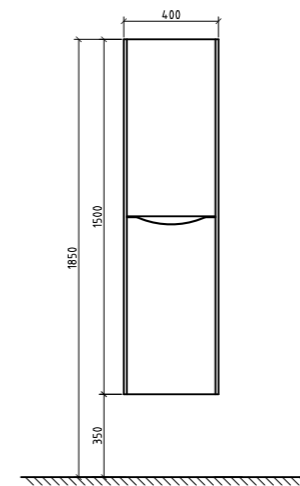

Price:

$ 975.00