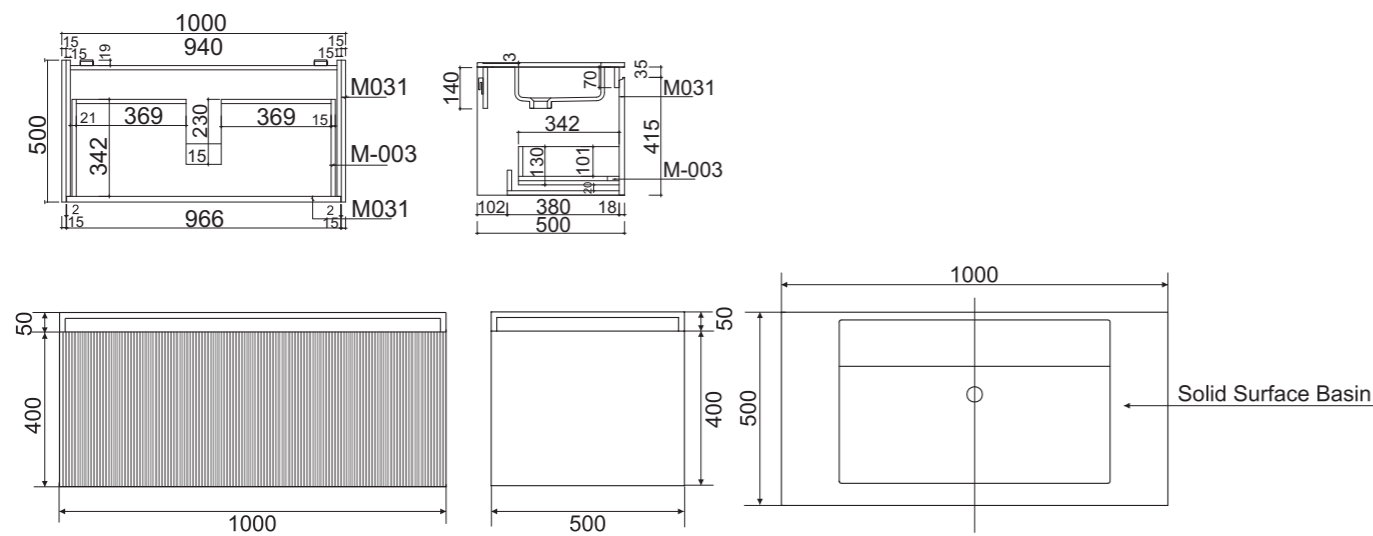

Features Solid Surface White Basin with Cool Grey Satin pedestal. Steel Mounting Brackets - screwed through the floor for added stability.

Size and Dimensions Bowl Capacity: 16 ltr
Width: 500 mm
Height: 800 mm
Plug & Waste Size: 32 mm x 40 mm
Weight: 37 kg

Features Solid Surface White pedestal with translucent resin stone basin. Steel Mounting Brackets - screwed through the floor for added stability.

Size and Dimensions Bowl Capacity: 16 ltr
Width: 400 mm
Height: 860 mm
Plug & Waste Size: 32 mm x 40 mm
Weight: 36 kg

Features Solid Surface White Basin with wooden finish Pedestal. Steel Mounting Brackets screwed through the floor for added stability.

Size and Dimensions Bowl Capacity: 14 ltr
Width: 380 mm
Height: 850 mm
Plug & Waste Size: 32 mm x 40 mm
Weight: 15 kg

Price:
\$ 2375.00

RIMINI

Range:
Rimini-1200

Description:
Wall hung vanity with 2 drawers
and solid surface basin
Dimensions: 1190 x 495 x 450
Available in 600mm, 800mm, 1000mm,
1200mm, 1400mm and 1500mm

Vanity finishes: