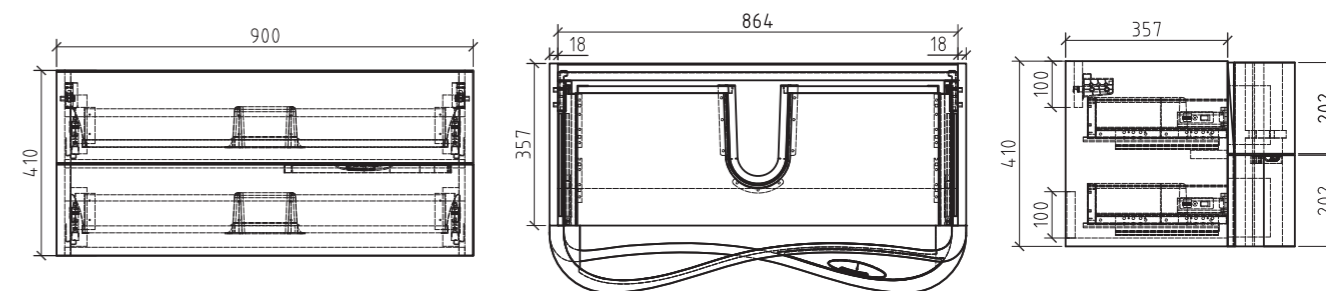

FORMICA II

Range:
FOR-900-W-GW

Description:
Unique wave designed vanity with two soft close drawers and solid surface top.
Dimensions: 900 x 495 x 400

Vanity finishes:
Gloss White

1. **Specification**
2. Easyfix installation system
   - Full extension soft close drawers
   - Solid surface vanity top in semi gloss with integrated basin and overflow
   - Center bowl configuration
   - One tap hole option
   - Built-in handles
   - Gloss white cabinet features matt white interior
   - Chrome plug and waste included

Basin finishes:
Semi Gloss White
Solid Surface

Pop up waste colour options:

Chrome	Matt White	Brushed Gun Metal	Matt Black	Brushed Brass	Brushed Nickel
Included	$149.00	$149.00	$149.00	$149.00	$149.00

Price:
$ 2085.00