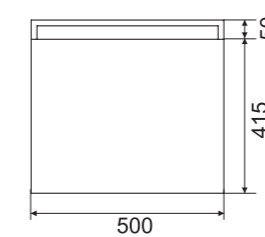

\$ 2125.00

Featuring Rimini 1200 in Potter's Clay

RIMINI

Range:
Rimini-1000

Description:
Wall hung vanity with 2 drawers
and solid surface basin
Dimensions: 990 x 495 x 450
Available in 600mm, 800mm, 1000mm,
1200mm, 1400mm and 1500mm