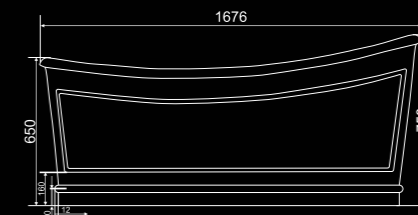

Price:

$ 3695.00