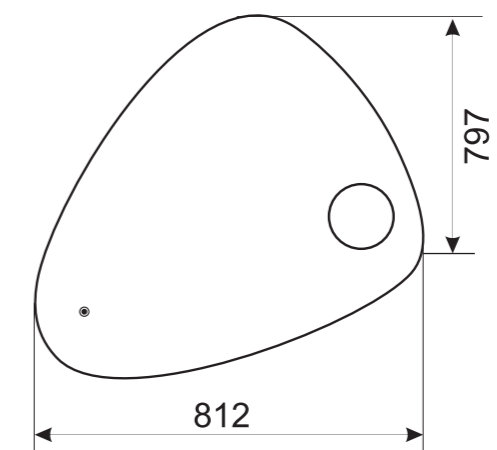

TRIANGOLO LED MIRROR

Range:
SPC-800-TRIANGOLO-LED

Specifications:

- Overall dimensions: 797 x 30 x 812
- IP44 Rating, SAA approved
- Lights: Touch sensor, 220-240V, 50/60Hz
- Cooper free glass

Price:
$ 825.00