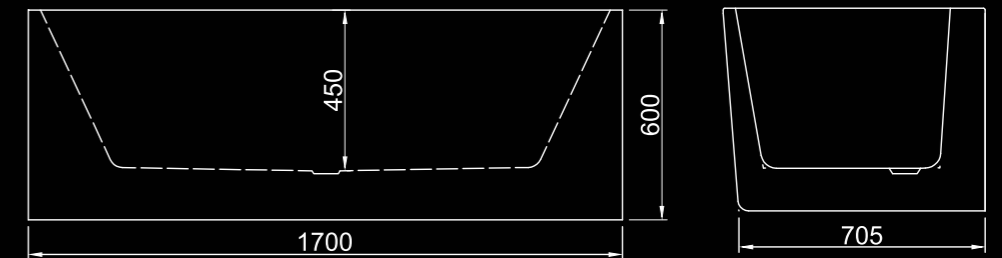

Pop up waste colour options:

Chrome Included	Matt White $149.00	Brushed Gun Metal $149.00
Matt Black $149.00	Brushed Brass $149.00	Brushed Nickel $149.00

Material:
Cast Acrylic (PMMA)

Price:
$ 2195.00