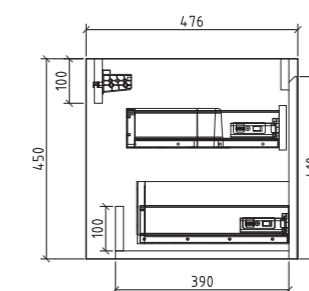

Price:

\$ 1315.00

PRADO

Range:
PRD-900W-GW
PRD-900W-MO

Description:
European design wall hung vanity with 1 external and 1 inner soft close premium drawers and solid surface basin.
Dimensions: 900 x 480 x 450
Available in 750mm, 900mm and 1200mm