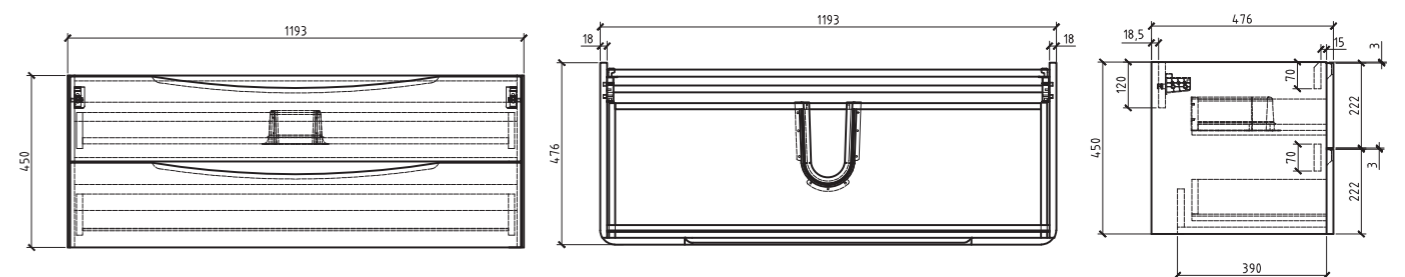

Price:
\$ 1535.00

Showcasing Prospero vanity in Burgundy

PROSPERO

Range:
 Pros-1200-L-BU (left)
 Pros-1200-L-GW (left)
 Pros-1200-R-BU (Right)

Description:
 Sophisticated design of the wall hung vanity with gorgeous large drawers and solid surface basin.
 Dimensions: 1200 x 480 x 450