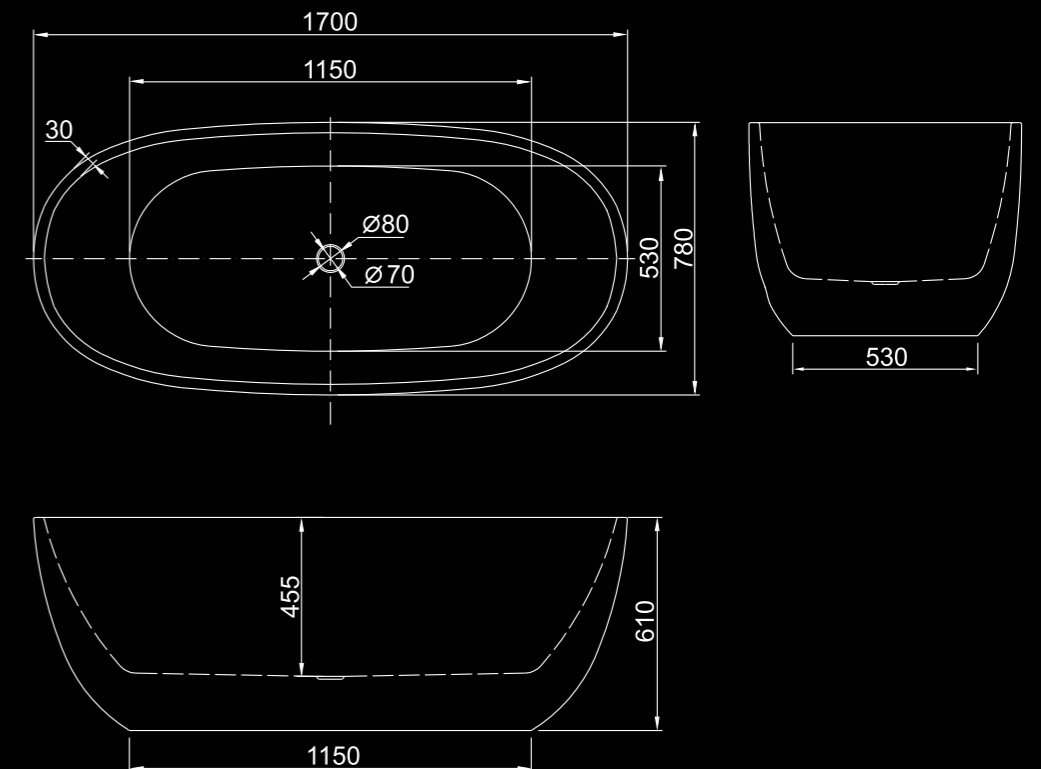

Pop up waste colour options:

Chrome Included	Matt White $149.00	Brushed Gun Metal $149.00
Matt Black $149.00	Brushed Brass $149.00	Brushed Nickel $149.00

Material:
Cast Acrylic (PMMA)

Price:
$ 2095.00