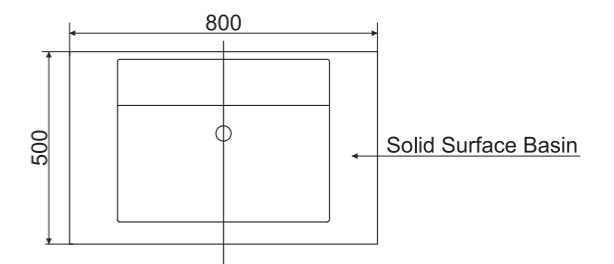

\$ 2125.00

Featuring Rimini 1200 in Potter's Clay

RIMINI

Range:
Rimini-1000

Description:
Wall hung vanity with 2 drawers
and solid surface basin
Dimensions: 990 x 495 x 450
Available in 600mm, 800mm, 1000mm,
1200mm, 1400mm and 1500mm