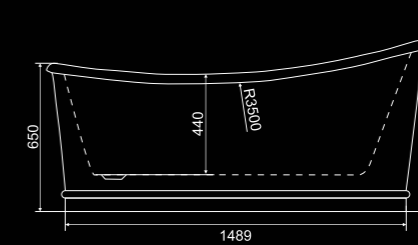

Price:

$ 3695.00