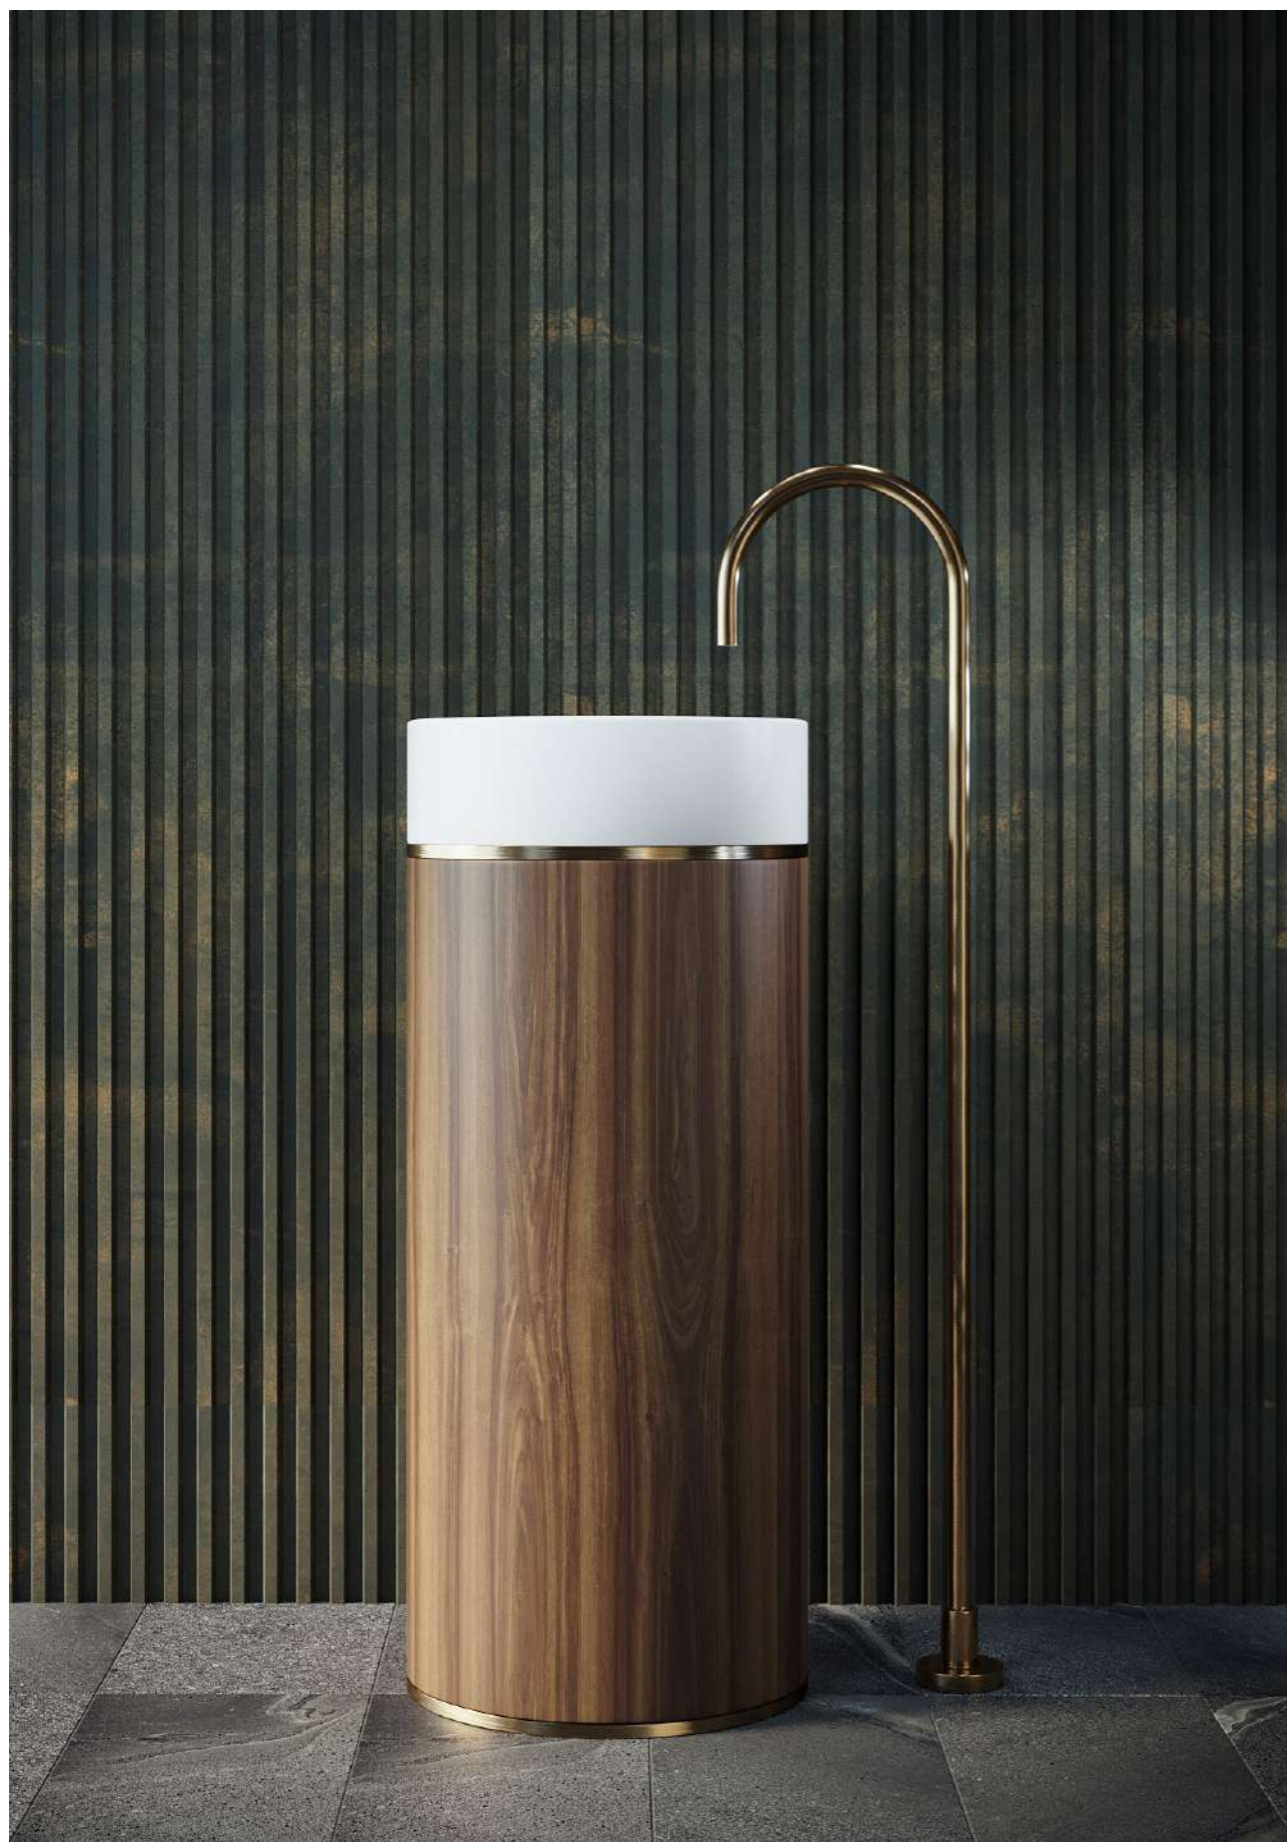

Colour and Finish Basin Colour: Black mist
Pedestal Colour: Matt white

Material Basin: Translucent resin stone
Base: Solid surface

Price:
\$4900.00

Featuring Hilton freestanding basin

Showcasing
Tesoro freestanding basin

Showcasing
Tesoro freestanding basin

Featuring Tesoro freestanding basin

PRODUCT SPECIFICATIONS

Combining the coolness of solid surface and the warmth of wood finish, Tesoro creates a sensation of comfort in the bathroom.

Features Solid Surface White Basin with wooden finish Pedestal. Steel Mounting Brackets screwed through the floor for added stability.

Size and Dimensions Bowl Capacity: 14 ltr
Width: 380 mm
Height: 850 mm
Plug & Waste Size: 32 mm x 40 mm
Weight: 15 kg