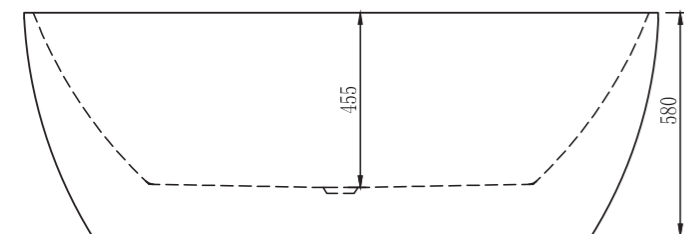

Price:
\$ 2195.00

Mirrors

MIRROR

Specchi

From beauty salon to the bathroom- with varieties of form and finishes our mirrors create a play of reflections and light in any room of your house. With a multitude of models and lines, including Bucciano and Q-line range, our collection has crafted new standards in home personalisation, embodying personal taste and lifestyle. BelBagno mirrors feature natural elegance, that makes them fit gracefully in both private and public interiors.