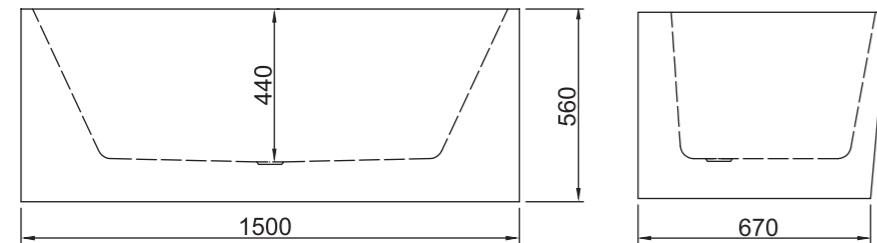

Price:
\$ 1985.00

ALTO

Range:
Alto BB52-1700

Specifications:
Free standing bath with chrome pop up waste included.
1700 x 750 x 600
Weight: 50kg
Capacity: 350L

Bath finishes:

Semi Gloss White

Pop up waste colour options: