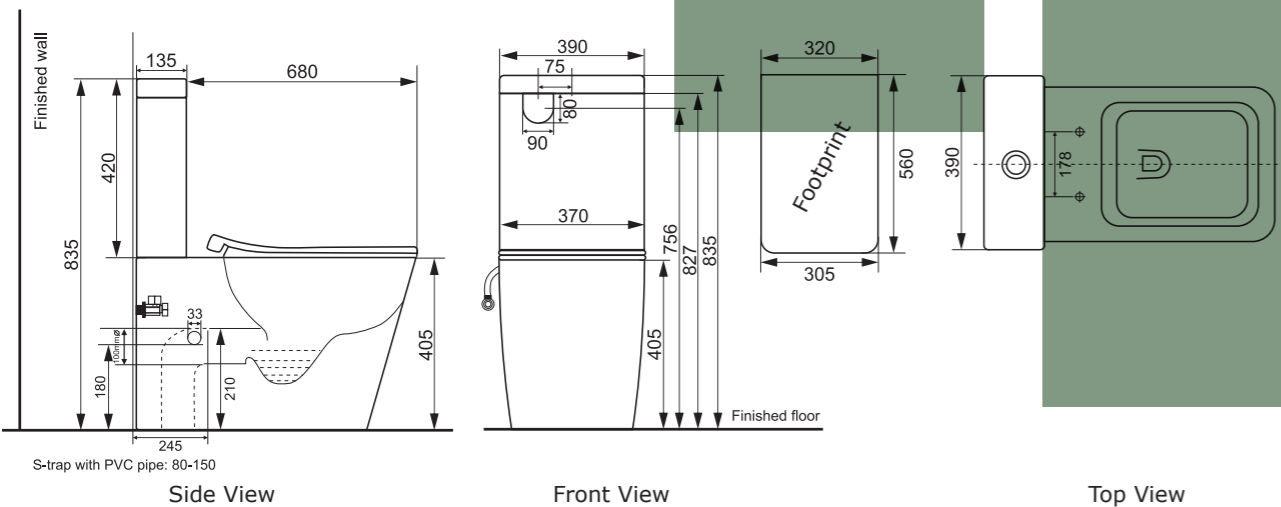

Features:

SOFT CLOSE original TAKE OFF original **GEBERIT**

Dimension:
680 x 390 x 835

Price:
$ 795.00