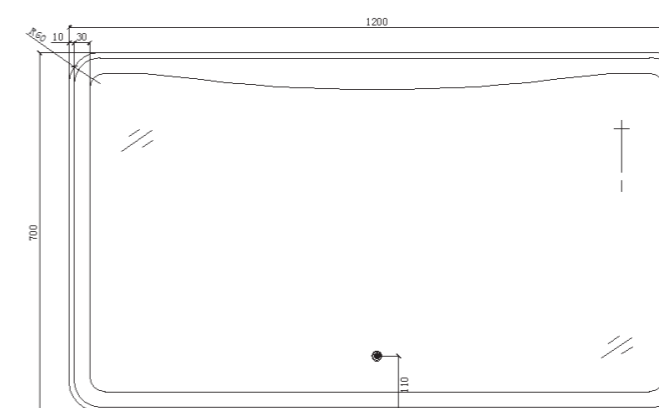

LED MIRROR

Range:
SPC-1200-700-LED

1. **Specifications:**
2. Overall dimensions: 1200 x 25 x 700
   - IP44 Rating, SAA approved
   - Lights: Touch sensor, 220-240V, 50/60Hz
   - Cooper free glass

Price:
$ 875.00