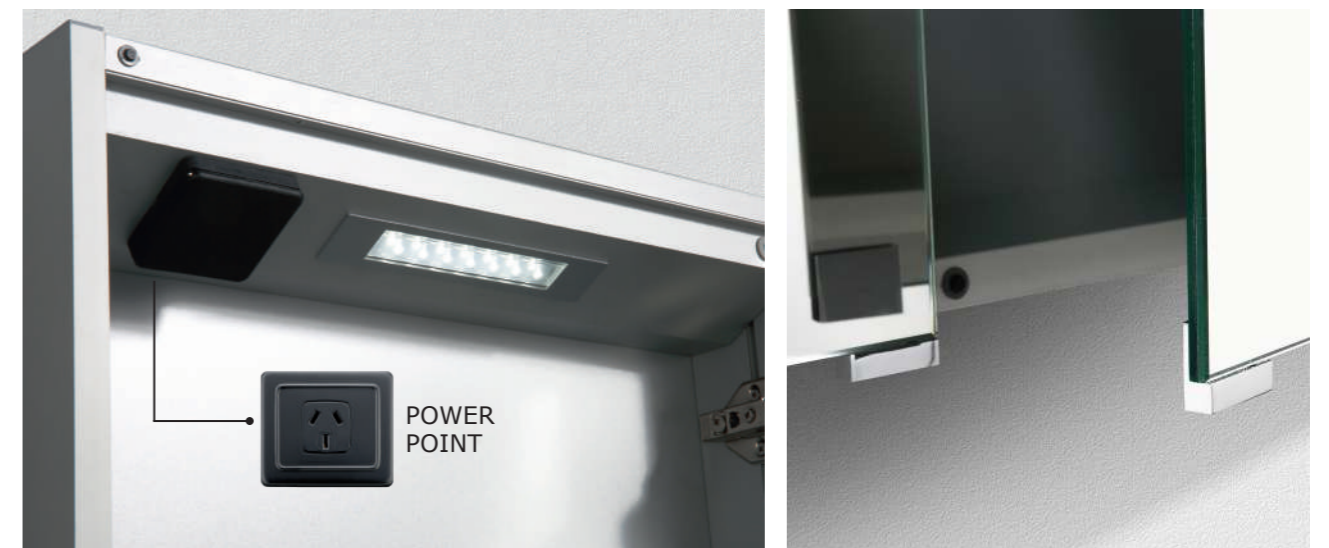

SMART SHAVING CABINET

Range:
SPC-2-900-II

Specifications:

- Made of Anodized Aluminum
- Built-in power point, touch-free sensor switcher (RHS) and LED lights
- Overall dimensions: 900 x 125 x 700
- Includes 2 adjustable glass shelves
- Soft Close swing easy to adjust hinges
- Doors feature frameless double sided mirrors
- IP44 Rating, SAA approved
- Lights: 2 x Internal and 2 x External LED lights with touch free sensor, 220-240V, 50/60Hz
- Cooper free glass
- must be installed no less than 30cm from RHS wall to operate underneath lights

Material:
Exterior finish: Satin Anodized Aluminum
Interior finish: Satin Anodized Aluminum

Price:
$ 995.00